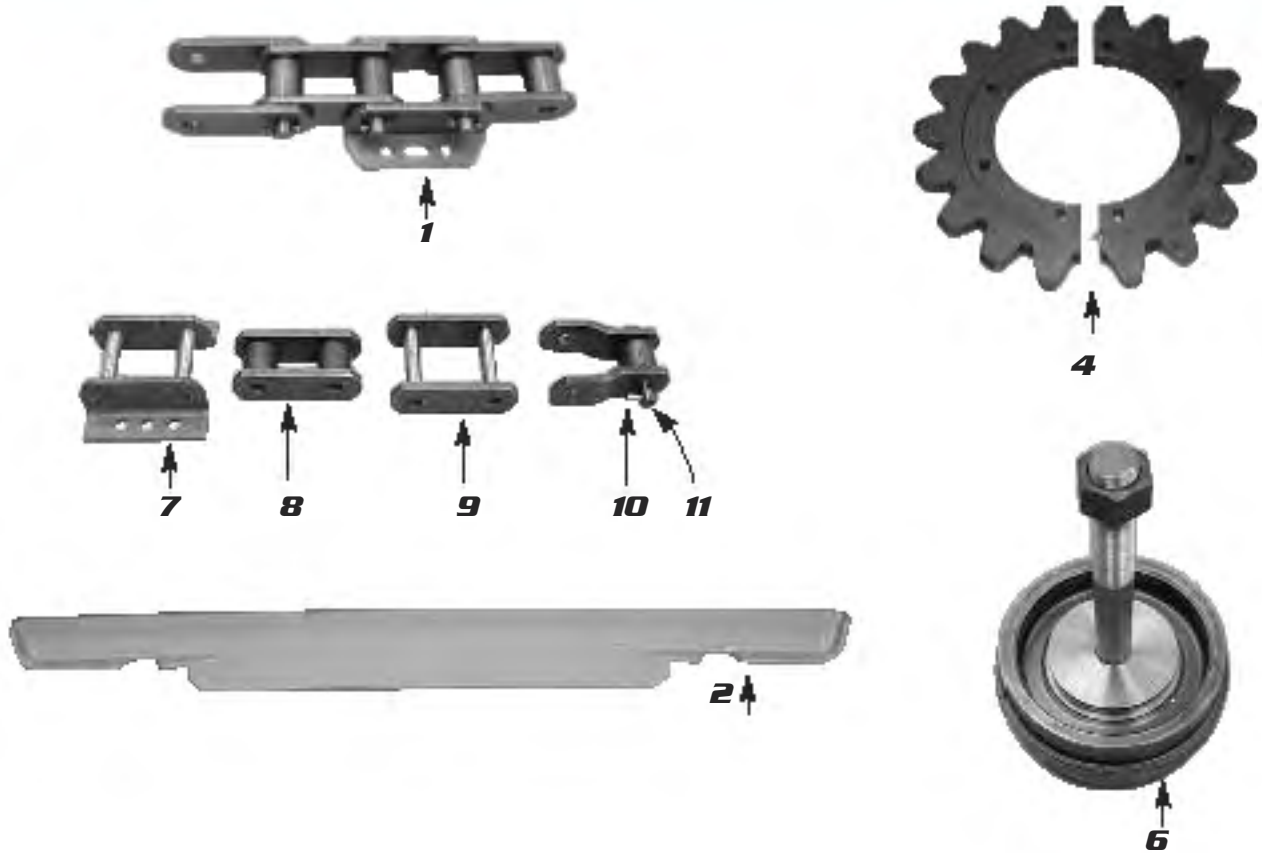

REPLACEMENT PARTS FOR CATERPILLAR® 623G

Don't see the part you need? Give us a call or check out our website. Additional parts are available.

* Not Shown

REF. #	DESCRIPTION	PART #	QUANTITY REQ.	NOTES
1	Chain Strand	2T3038	2	
2	Flight	2T3883	15	Replaces 2T3029
3 *	Flight Bolt Kit	55434	1	
4	Sprocket	2T2891	2	
5 *	Sprocket Bolt Kit	2T2891BK	1	
6	Top Idler Roller Complete	3G7490	2	Use Part# 2T0046
Chain Components				
7	Attaching Link	8J7672	As Required	
8	Block Link	8J7674	As Required	
9	Connecting Link	8J7675	As Required	
10	Half Link	3G3393	As Required	
11	Pin Assembly w/Keeper	8J7791	As Required	
12 *	Scraper Package	623G	1	Package Components
		55434	1	Flight Bolt Kit
		2T3038	2	Chain Strand
		2T2891	2	Sprocket
		2T2891BK	1	Sprocket Bolt Kit