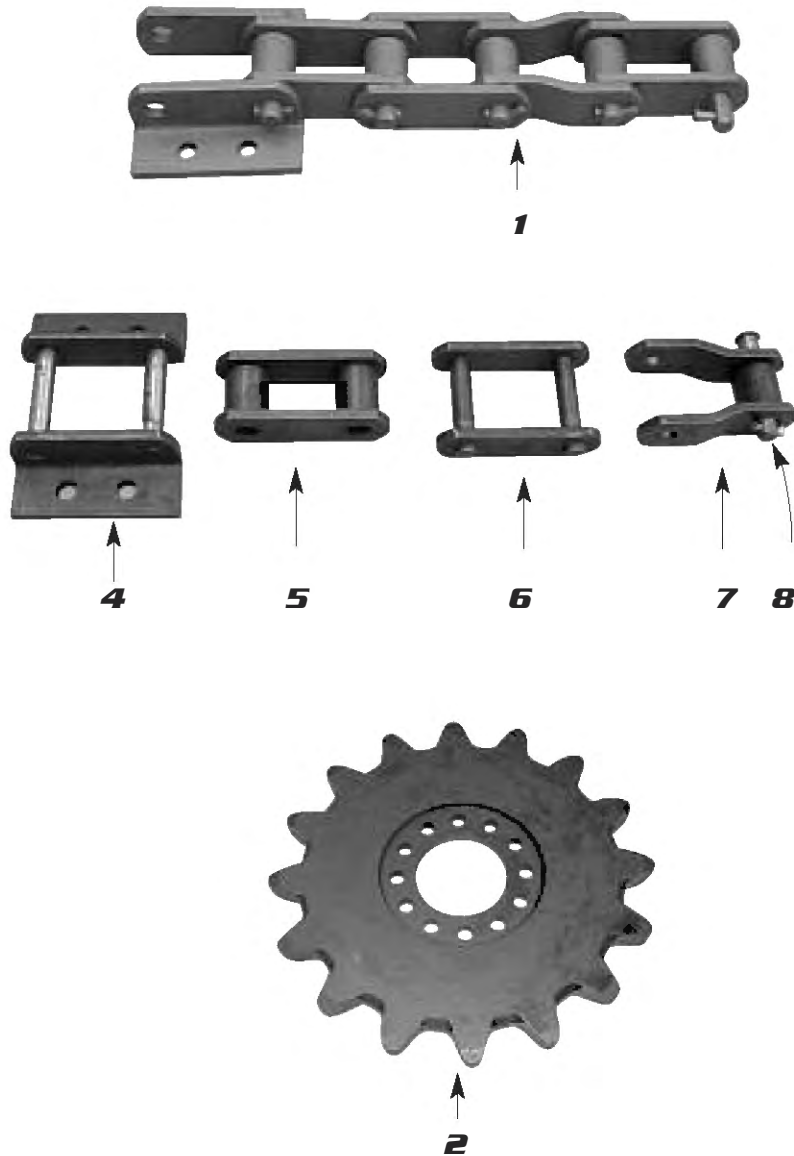

REPLACEMENT PARTS FOR WABCO® 222G, 222H

Don't see the part you need? Give us a call or check out our website. Additional parts are available.

*** Not Shown**

REF. #	DESCRIPTION	PART #	QUANTITY REQ.	NOTES
1	Chain Strand	PB1518	2	19 Flights
2 *	Chain Strand	PB1915	2	19 Flights
3	Sprocket	DB1246	2	
4 *	Flight Bolt Kit	55429	1	
Chain Components				
5	Attaching Link	VJ3589	As Required	
6	Block Link	PB1516	As Required	
7	Connecting Link	VJ3587	As Required	
8	Half Link	PB1602	As Required	
9	Pin Assembly w/Keeper	C2RX1A3	As Required	

REPLACEMENT PARTS FOR WABCO® 252, 333, 333A BM11 & Up, 333F, 333FT

Don't see the part you need? Give us a call or check out our website. Additional parts are available.

*** Not Shown**

REF. #	DESCRIPTION	PART #	QUANTITY REQ.	NOTES
MODEL 333, 333A BM11 & UP				
1	Chain Strand	VL2582	2	19 Flights
MODEL 333F				
1 *	Chain Strand	DA3141	2	21 Flights
2 *	Chain Strand	DA4268	2	20 Flights
3 *	Chain Strand	PB1519	2	20 Flights
4 *	Chain Strand	VY5486	2	21 Flights
5 *	Chain Strand	VY5470	2	19 Flights
MODEL 333FT				
1 *	Chain Strand	DA1817	2	20 Flights
2 *	Chain Strand	DA1832	2	20 Flights
3 *	Chain Strand	DA7007	2	20 Flights
4 *	Chain Strand	PB1520	2	20 Flights
5 *	Chain Strand	VY7062	2	19 Flights
MODEL 252				
1 *	Cutting Edges - Left or Right End Blade	VM1362		

REPLACEMENT PARTS FOR TEREX® S11E

Don't see the part you need? Give us a call or check out our website. Additional parts are available.

*** Not Shown**

REF. #	DESCRIPTION	PART #	QUANTITY REQ.	NOTES
1	Chain Set	9052481	1	
2	Sprocket	9037945	2	1560940
3 *	Flight Bolt Kit	55403	1	
Chain Components				
4	Attaching Link	9052487	As Required	
5	Block Link	9038061	As Required	
6	Connecting Link	9038060	As Required	
7	Half Link	9052485	As Required	
8	Pin Assembly w/Keeper	9052482	As Required	