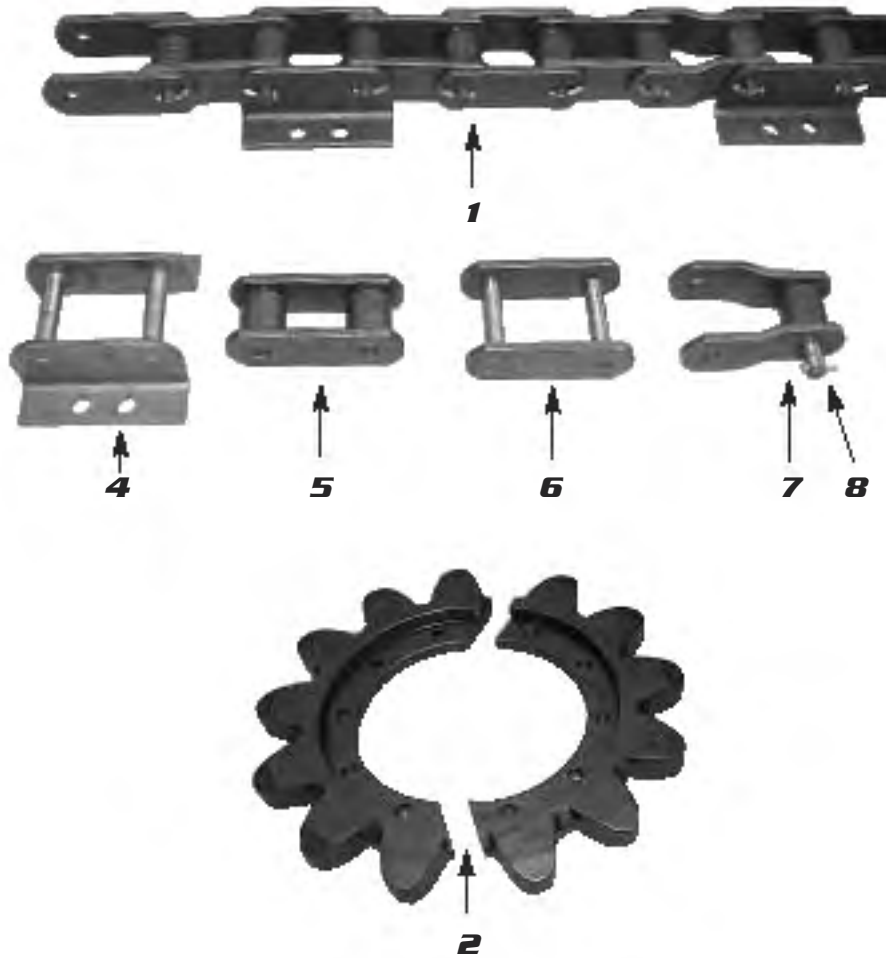

* Not Shown

REPLACEMENT PARTS FOR CLARK® 110-HT, 110-HTB, 294 HANCOCK®

Don't see the part you need? Give us a call or check out our website. Additional parts are available.

*** Not Shown**

REF. #	DESCRIPTION	PART #	QUANTITY REQ.	NOTES
1	Chain Set	1575212H	1	
2	Sprocket	1568394	2	
3 *	Flight Bolt Kit	55425	1	
Chain Components				
4	Attaching Link	1569541	As Required	
5	Block Link	1569540	As Required	
6	Connecting Link	1569539	As Required	
7	Half Link	1566477	As Required	
8	Pin Assembly w/Keeper	1576902	As Required	

REPLACEMENT PARTS FOR CLARK® 210-H

Don't see the part you need? Give us a call or check out our website. Additional parts are available.

*** Not Shown**

REF. #	DESCRIPTION	PART #	QUANTITY REQ.	NOTES
1	Chain Set	1574493	1	
2	Sprocket	1560411	2	
3 *	Flight Bolt Kit	55428	1	
4 *	Spindles – Lower Stub	1560099		
Heavy Duty Chain Components				
5	Attaching Link	1569541	As Required	
6	Block Link	1569540	As Required	
7	Connecting Link	1569539	As Required	
8	Half Link	1566477	As Required	
9	Pin Assembly w/Keeper	1576902	As Required	

REPLACEMENT PARTS FOR CLARK® 210-HB

Don't see the part you need? Give us a call or check out our website. Additional parts are available.

*** Not Shown**

REF. #	DESCRIPTION	PART #	QUANTITY REQ.	NOTES
1	Chain Set	1582853	1	
2	Sprocket	1560411	2	
3 *	Flight Bolt Kit	55428	1	
Chain Components				
4	Attaching Link	1569541	As Required	
5	Block Link	1569855	As Required	
6	Connecting Link	1569539	As Required	
7	Half Link	1569477	As Required	
8	Pin Assembly w/Keeper		As Required	