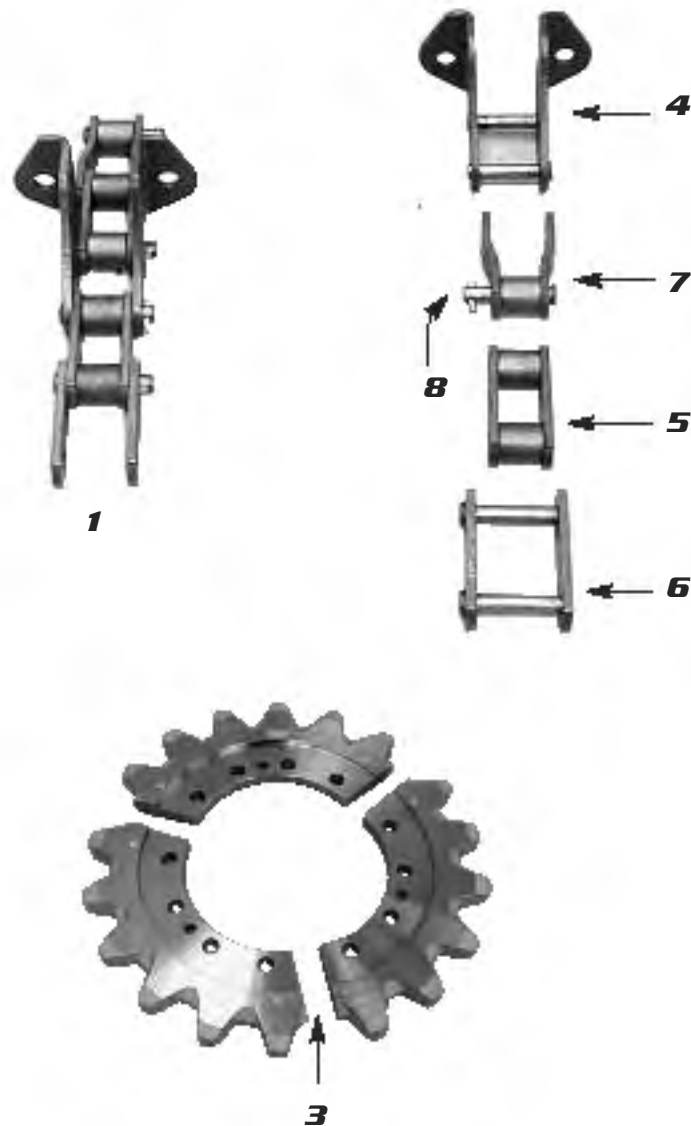

REPLACEMENT PARTS FOR FIAT ALLIS® 261, 261B, 263B

Don't see the part you need? Give us a call or check out our website. Additional parts are available.

*** Not Shown**

REF. #	DESCRIPTION	PART #	QUANTITY REQ.	NOTES
MODEL 261, 263B				
1	Chain Set	73109395	1	
2	Sprocket	70679493	2	
3 *	Flight Bolt Kit	55428	1	
Chain Components				
4	Attaching Link	73109393	As Required	
5	Block Link	73109388	As Required	
6	Connecting Link	73109389	As Required	
7	Half Link	73109394	As Required	
8	Pin Assembly w/Keeper	73105195	As Required	
MODEL 261B				
1	Chain Set	73109395	1	18 Flights
2	Sprocket - Drive	70679493	2	
MODEL 260E, 261B, & 263B				
1 *	Cutting Edges - Center Blade	70198487		

REPLACEMENT PARTS FOR WABCO® 101F

Don't see the part you need? Give us a call or check out our website. Additional parts are available.

*** Not Shown**

REF. #	DESCRIPTION	PART #	QUANTITY REQ.	NOTES
1	Chain Strand	PB0900	2	
2 *	Flight Bolt Kit	55452	1	
3	Sprocket	DB1245	2	
Chain Components				
4	Attaching Link	VY0511	As Required	
5	Block Link	VN3705	As Required	
6	Connecting Link	VN3703	As Required	
7	Half Link	VN3706	As Required	
8	Pin Assembly w/Keeper	VS0501	As Required	

REPLACEMENT PARTS FOR WABCO® 101G

Don't see the part you need? Give us a call or check out our website. Additional parts are available.

*** Not Shown**

REF. #	DESCRIPTION	PART #	QUANTITY REQ.	NOTES
1	Chain Strand	PB2986	2	
2 *	Flight Bolt Kit	55452	1	
3	Sprocket	DB1245	2	
Chain Components				
4	Attaching Link	VY0511	As Required	
5	Block Link	VN3705	As Required	
6	Connecting Link	VN3703	As Required	
7	Half Link	VN3706	As Required	
8	Pin Assembly w/Keeper	VS0501	As Required	