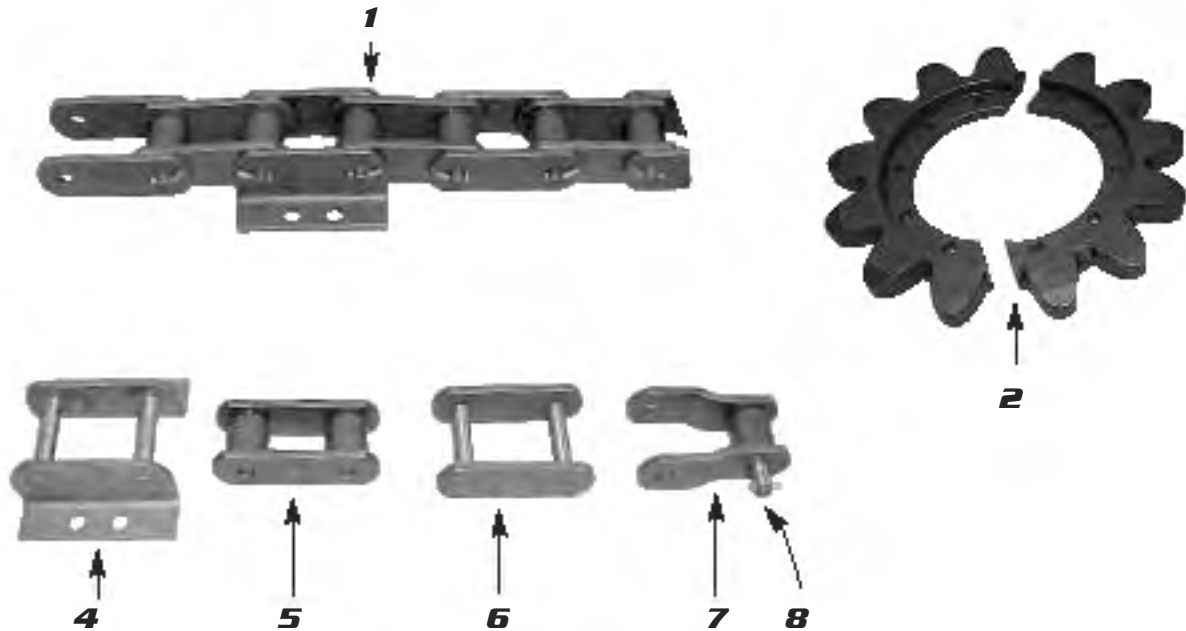

REPLACEMENT PARTS FOR FIAT ALLIS® 261, 261B, 263B

Don't see the part you need? Give us a call or check out our website. Additional parts are available.

* Not Shown

REF. #	DESCRIPTION	PART #	QUANTITY REQ.	NOTES
MODEL 261, 263B				
1	Chain Set	73109395	1	
2	Sprocket	70679493	2	
3 *	Flight Bolt Kit	55428	1	
Chain Components				
4	Attaching Link	73109393	As Required	
5	Block Link	73109388	As Required	
6	Connecting Link	73109389	As Required	
7	Half Link	73109394	As Required	
8	Pin Assembly w/Keeper	73105195	As Required	
MODEL 261B				
1	Chain Set	73109395	1	18 Flights
2	Sprocket - Drive	70679493	2	
MODEL 260E, 261B, & 263B				
1 *	Cutting Edges - Center Blade	70198487