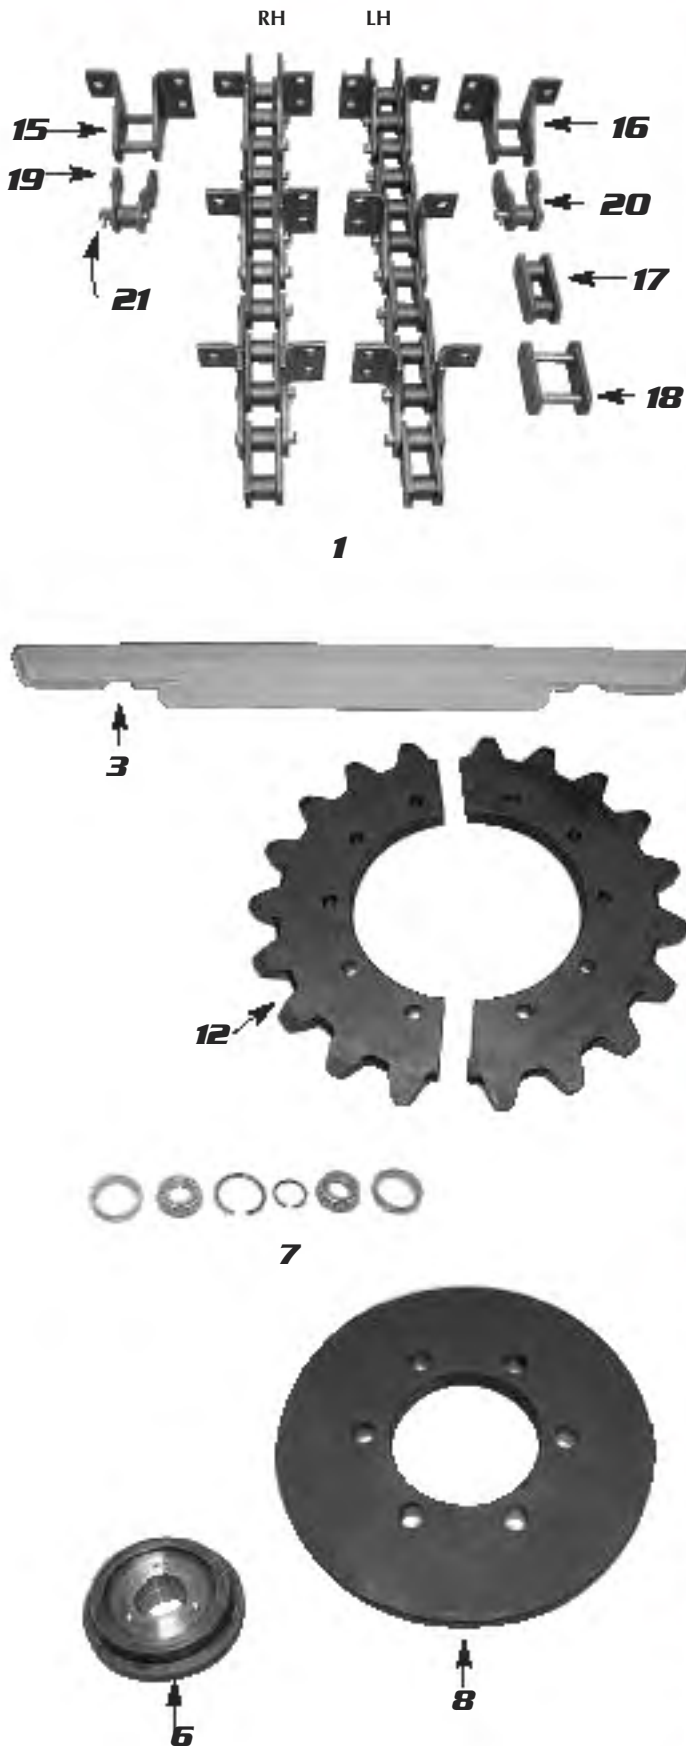

REPLACEMENT PARTS FOR JOHN DEERE® 860, 860A, 860B, 862

Don't see the part you need? Give us a call or check out our website. Additional parts are available.

Note: 860 can use either 21 Flights or 23 Flights and corresponding chain

REF#	DESCRIPTION	PART #	QUANTITY REQ.	NOTES
1	Chain Set Heavy Duty	AT61351	1	Heavy Duty Replaces AT37818; 23 Flights
2*	Chain Set Sealed-Joint	AT74291	1	Sealed-Joint; 23 Flights
3	Flight	AT163233	23	Replaces AT51747
4*	Flight Bolt Kit	55447	1	
5*	Sprocket Bolt Kit	T74111BK	1	
6	Idler Roller Shell	T58511	4	
7	Idler Roller Bearing Kit	T58511BRK	4	
8	Idler Flange	U45654	2	
9*	Flange Bolt Kit	U45654BK	2	
10*	Center Blade	U43681	1	Old Style
11*	End Blade	U43682	2	Old Style
12	Sprocket 19T-Split (10 1/2" Bore)	T135639	2	Replaces T74111 Also for JD862B
13*	Chain Set for 860	AT3252OH	1	For 21 Flights
14*	Roller Assembly	T58511A	2	Includes: Seal, Bearing Kit, Cap, Gasket
Chain Components (Heavy Duty)				
15	Attaching Link RH	94-452	As Required	
16	Attaching Link LH	94-453	As Required	
17	Block Link	AT38947	As Required	
18	Connecting Link	AT38950	As Required	
19	Half Link RH	AT38948	As Required	
20	Half Link LH	AT38949	As Required	
21	Pin Assembly w/Keeper	T74063	As Required	
22*	Scraper Package	860	1	Package Components
		55447	1	Flight Bolt Kit
		AT3252OH	1	Chain Set - 21 Flights
		T135639	2	Sprocket
		T74111BK	1	Sprocket Bolt Kit
23*	Scraper Package	860A	1	Package Components
		55447	1	Flight Bolt Kit
		AT61351	1	Chain Set
		T135639	2	Sprocket
		T74111BK	1	Sprocket Bolt Kit
24*	Scraper Package	860B	1	Package Components
		55447	1	Flight Bolt Kit
		AT61351	1	Chain Set
		T135639	2	Sprocket
		T74111BK	1	Sprocket Bolt Kit
25*	Scraper Package	862	1	Package Components
		55447	1	Flight Bolt Kit
		AT61351	1	Chain Set
		T135639	2	Sprocket
		T74111BK	1	Sprocket Bolt Kit
26*	Scraper Package	862SEAL	1	Package Components
		55447	1	Flight Bolt Kit
		AT74291	1	JD 862Chain Set
		T135639	2	Sprocket
		T74111BK	1	Sprocket Bolt Kit

* Not Shown