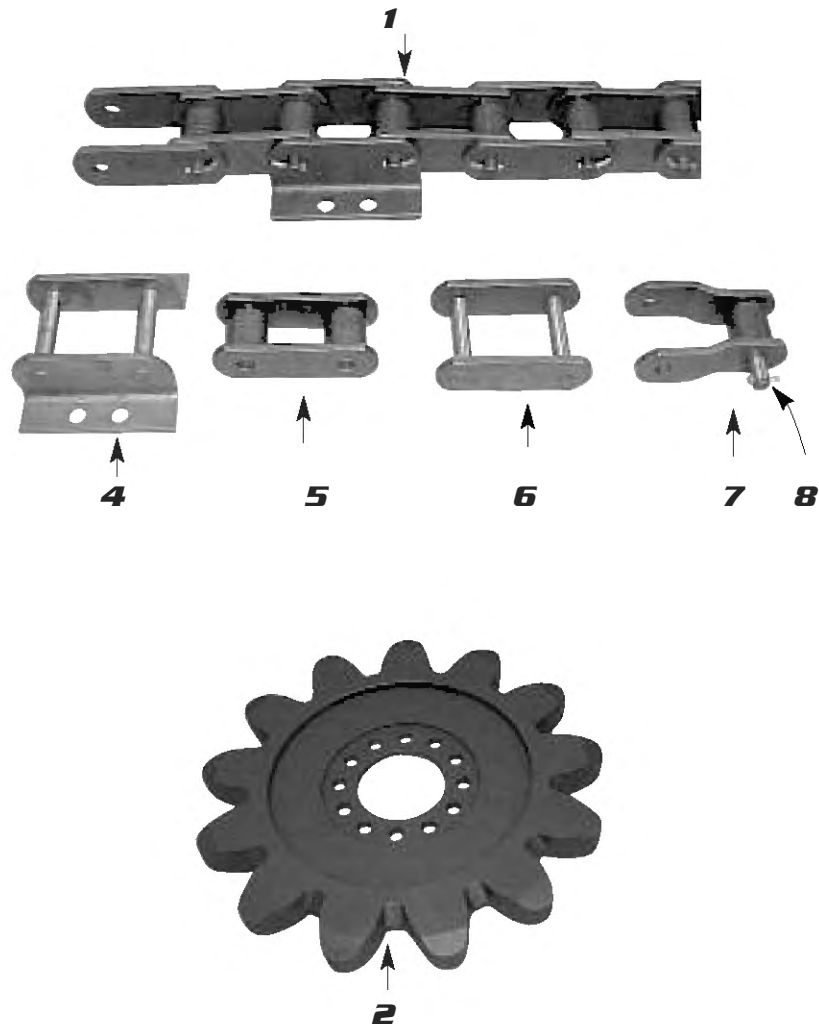

* Not Shown

REPLACEMENT PARTS FOR CLARK® 110-HT, 110-HTB, 294 HANCOCK®

Don't see the part you need? Give us a call or check out our website. Additional parts are available.

*** Not Shown**

REF. #	DESCRIPTION	PART #	QUANTITY REQ.	NOTES
1	Chain Set	1575212H	1	
2	Sprocket	1568394	2	
3 *	Flight Bolt Kit	55425	1	
Chain Components				
4	Attaching Link	1569541	As Required	
5	Block Link	1569540	As Required	
6	Connecting Link	1569539	As Required	
7	Half Link	1566477	As Required	
8	Pin Assembly w/Keeper	1576902	As Required	