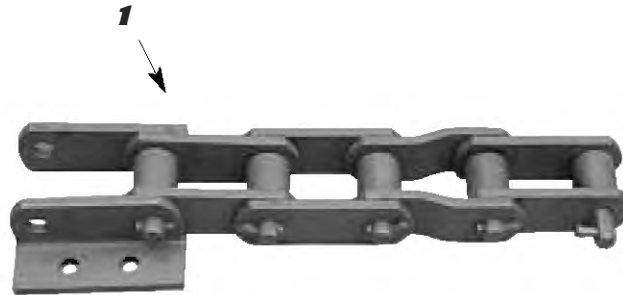

REPLACEMENT PARTS FOR CLARK® 210-H

Don't see the part you need? Give us a call or check out our website. Additional parts are available.

*** Not Shown**

REF. #	DESCRIPTION	PART #	QUANTITY REQ.	NOTES
1	Chain Set	1574493	1	
2	Sprocket	1560411	2	
3 *	Flight Bolt Kit	55428	1	
4 *	Spindles – Lower Stub	1560099		
Heavy Duty Chain Components				
5	Attaching Link	1569541	As Required	
6	Block Link	1569540	As Required	
7	Connecting Link	1569539	As Required	
8	Half Link	1566477	As Required	
9	Pin Assembly w/Keeper	1576902	As Required	

REPLACEMENT PARTS FOR CLARK® 210-HB

Don't see the part you need? Give us a call or check out our website. Additional parts are available.

*** Not Shown**

REF. #	DESCRIPTION	PART #	QUANTITY REQ.	NOTES
1	Chain Set	1582853	1	
2	Sprocket	1560411	2	
3 *	Flight Bolt Kit	55428	1	
Chain Components				
4	Attaching Link	1569541	As Required	
5	Block Link	1569855	As Required	
6	Connecting Link	1569539	As Required	
7	Half Link	1569477	As Required	
8	Pin Assembly w/Keeper		As Required	

REPLACEMENT PARTS FOR CLARK-MICHIGAN® 110, 310H

Don't see the part you need? Give us a call or check out our website. Additional parts are available.

*** Not Shown**

REF. #	DESCRIPTION	PART #	QUANTITY REQ.	NOTES
MODEL 110-9				
1	Chain Strand	1574835	2	15 Flights
2 *	Sprocket	1573286	2	
MODEL 110-11				
1	Chain Strand	1574835	2	15 Flights
2 *	Chain Strand	1579766	2	15 Flights
3 *	Sprocket	1560940	2	
MODEL 110-11B				
1 *	Chain Strand	1564790	2	16 Flights
2 *	Sprocket	1573286	2	
3 *	Flight	1579008	16	
MODEL 110-12, 110-14				
1 *	Chain Strand	1580776	2	17 Flights
2 *	Sprocket	1560940	2	
MODEL 110-15				
1 *	Chain Set	1576041H	1	18 Flights
2 *	Sprocket	1573286	2	
MODEL 310H				
1 *	Chain Set	1580895	1	
2 *	Sprocket	1560618	2	