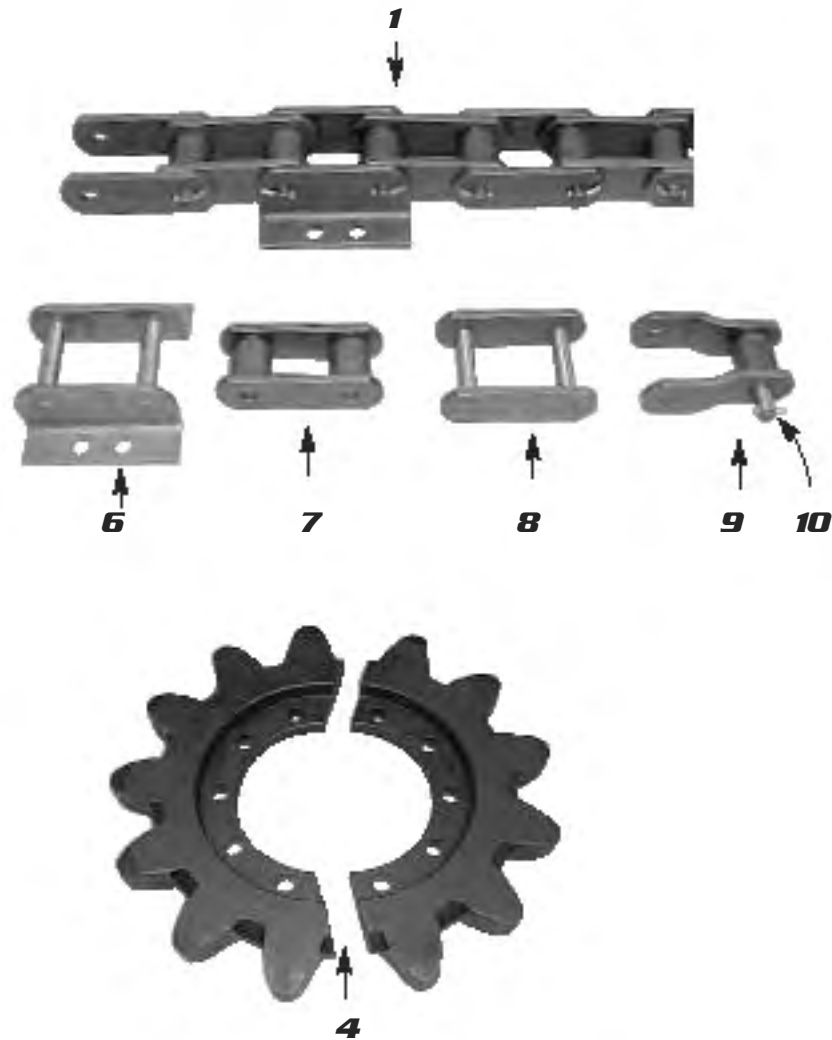

REPLACEMENT PARTS FOR WABCO® 222F, 222F - SN CM14 & UP

Don't see the part you need? Give us a call or check out our website. Additional parts are available.

* Not Shown

REF. #	DESCRIPTION	PART #	QUANTITY REQ.	NOTES
1	Chain Strand	PB1771	2	
2 *	Chain Strand	VY9470	2	19 Flights
3 *	Flight Bolt Kit	55426	1	
4	Sprocket	DB1246	2	
5 *	Sprocket - Drive	VY6182	2	Superseded by DB1246
Chain Components				
6	Attaching Link	VJ3589	As Required	
7	Block Link	PB1516	As Required	
8	Connecting Link	VJ3587	As Required	
9	Half Link	PB1602	As Required	
10	Pin Assembly w/Keeper	C2RX1A3	As Required