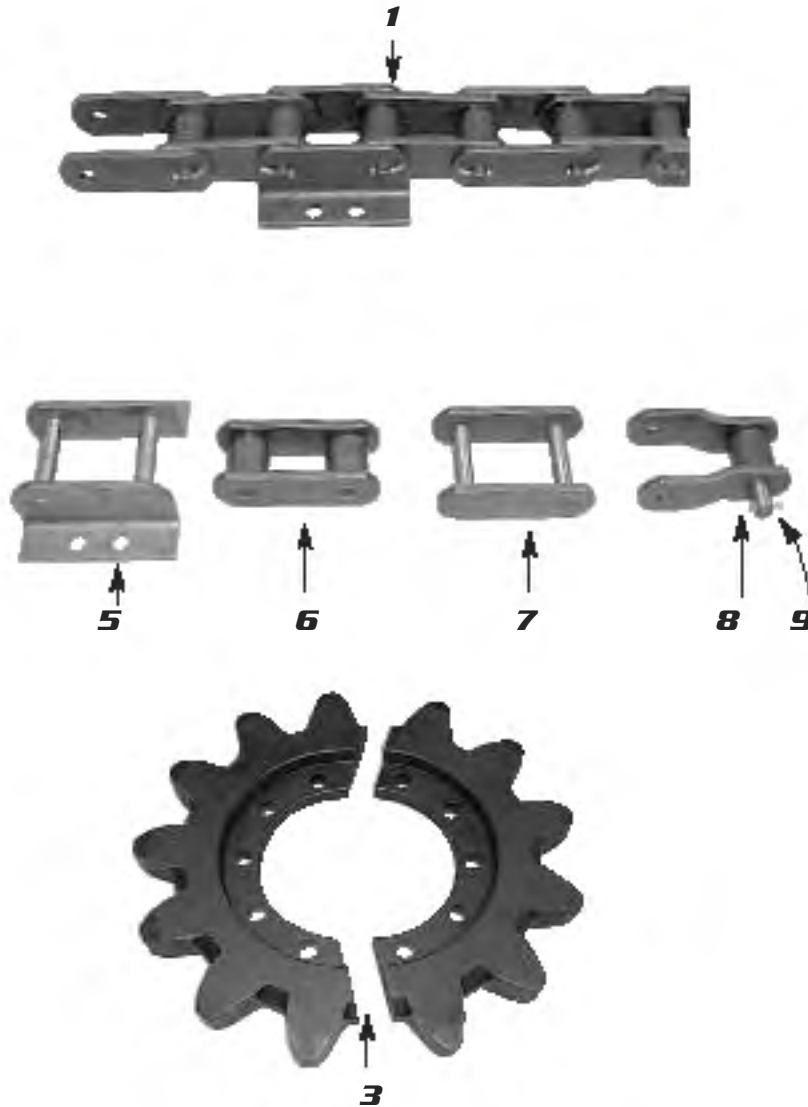

REPLACEMENT PARTS FOR WABCO® 222, 222A

Don't see the part you need? Give us a call or check out our website. Additional parts are available.

*** Not Shown**

REF. #	DESCRIPTION	PART #	QUANTITY REQ.	NOTES
MODEL 222				
1	Chain Strand	PB1770	2	
2 *	Chain Strand	VL1112	2	17 Flights
3	Sprocket	DK5127	2	
4 *	Flight Bolt Kit	55426	1	
Chain Components				
5	Attaching Link	VJ3589	As Required	
6	Block Link	PB1516	As Required	
7	Connecting Link	VJ3587	As Required	
8	Half Link	PB1602	As Required	
9	Pin Assembly w/Keeper	C2RX1A3	As Required	
MODEL 222A - SN CM9 & UP				
1	Chain Strand	PB1770	2	17 Flights
2 *	Cutting Edges - Left or Right End Blade	VM1362		
3	Sprocket - Drive	DK5127	2	
MODEL 222A - SN CM10 & UP				
1 *	Chain Strand	PB1771	2	17 Flights
2 *	Cutting Edges - Left or Right End Blade	VM1362		
3	Sprocket - Drive	DK5127	2	

REPLACEMENT PARTS FOR WABCO® 222F, 222F - SN CM14 & UP

Don't see the part you need? Give us a call or check out our website. Additional parts are available.

*** Not Shown**

REF. #	DESCRIPTION	PART #	QUANTITY REQ.	NOTES
1	Chain Strand	PB1771	2	
2 *	Chain Strand	VY9470	2	19 Flights
3 *	Flight Bolt Kit	55426	1	
4	Sprocket	DB1246	2	
5 *	Sprocket - Drive	VY6182	2	Superseded by DB1246
Chain Components				
6	Attaching Link	VJ3589	As Required	
7	Block Link	PB1516	As Required	
8	Connecting Link	VJ3587	As Required	
9	Half Link	PB1602	As Required	
10	Pin Assembly w/Keeper	C2RX1A3	As Required	

REPLACEMENT PARTS FOR WABCO® 222G, 222H

Don't see the part you need? Give us a call or check out our website. Additional parts are available.

*** Not Shown**

REF. #	DESCRIPTION	PART #	QUANTITY REQ.	NOTES
1	Chain Strand	PB1518	2	19 Flights
2 *	Chain Strand	PB1915	2	19 Flights
3	Sprocket	DB1246	2	
4 *	Flight Bolt Kit	55429	1	
Chain Components				
5	Attaching Link	VJ3589	As Required	
6	Block Link	PB1516	As Required	
7	Connecting Link	VJ3587	As Required	
8	Half Link	PB1602	As Required	
9	Pin Assembly w/Keeper	C2RX1A3	As Required	