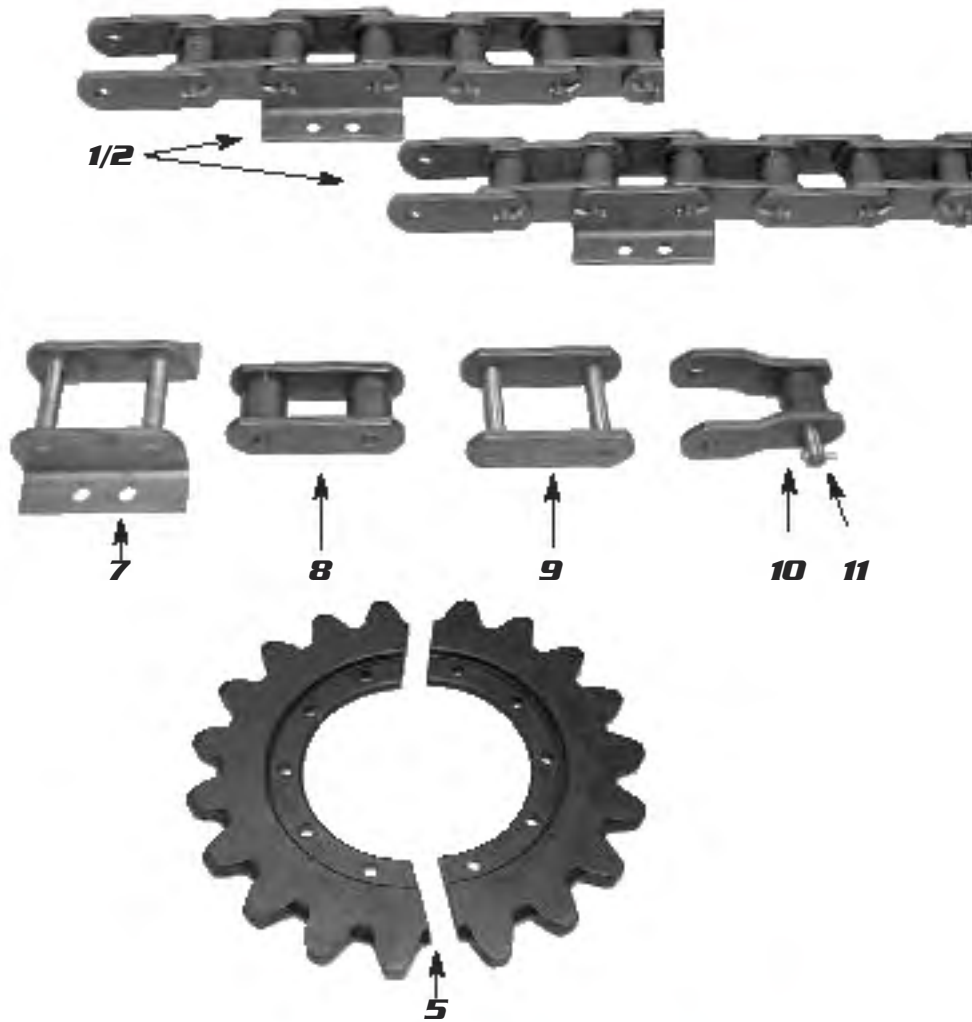

REPLACEMENT PARTS FOR TEREX® S11E

Don't see the part you need? Give us a call or check out our website. Additional parts are available.

*** Not Shown**

REF. #	DESCRIPTION	PART #	QUANTITY REQ.	NOTES
1	Chain Set	9052481	1	
2	Sprocket	9037945	2	1560940
3 *	Flight Bolt Kit	55403	1	
Chain Components				
4	Attaching Link	9052487	As Required	
5	Block Link	9038061	As Required	
6	Connecting Link	9038060	As Required	
7	Half Link	9052485	As Required	
8	Pin Assembly w/Keeper	9052482	As Required	

REPLACEMENT PARTS FOR TEREX® S23E

Don't see the part you need? Give us a call or check out our website. Additional parts are available.

*** Not Shown**

REF.#	DESCRIPTION	PART #	QUANTITY REQ.	NOTES
1	Chain Set	9039497	1	18 Flights
2	Chain Set	9053510	1	15 Flights
3 *	Flight Bolt Kit	55424	1	15 Flights
4 *	Flight Bolt Kit	55428	1	18 Flights
5	Sprocket	9039395	2	
6 *	Spindle Upper Assembly	9039398	As Required	
Chain Components				
7	Attaching Link	94836	As Required	
8	Block Link	94834	As Required	
9	Connecting Link	94835	As Required	
10	Half Link	94837	As Required	
11	Pin Assembly w/Keeper	94838	As Required	