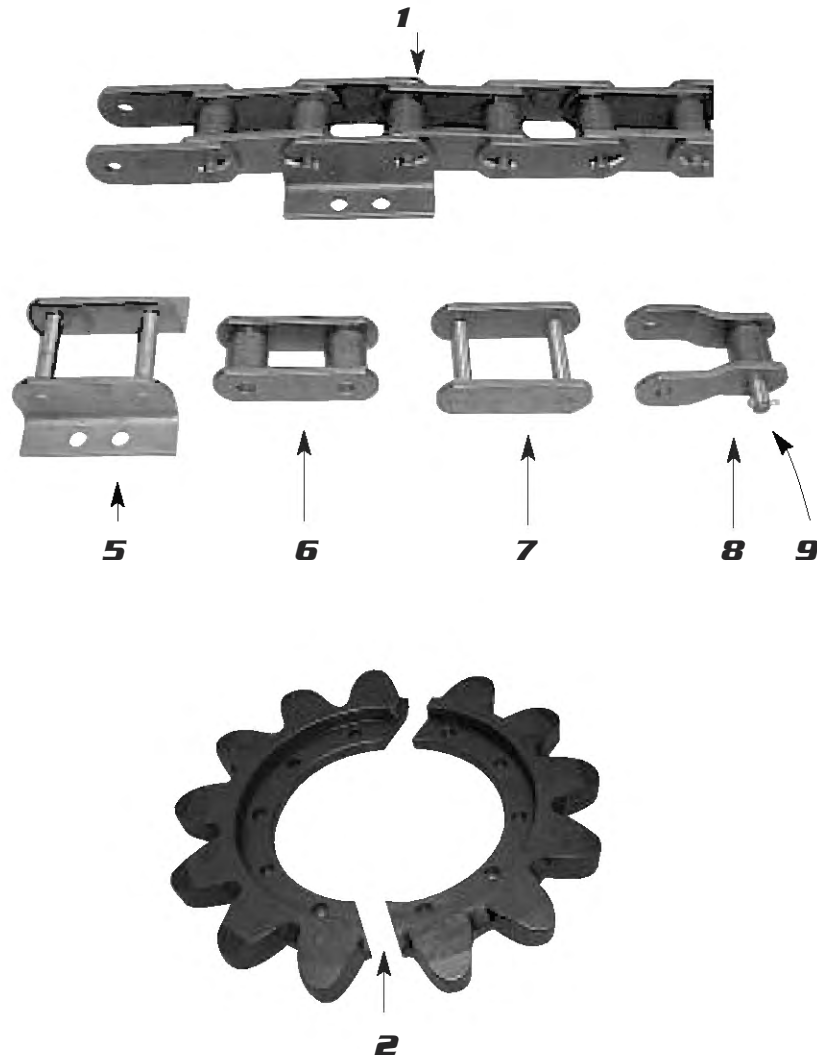

* Not Shown

REPLACEMENT PARTS FOR CLARK® 110-HT, 110-HTB, 294 HANCOCK®

Don't see the part you need? Give us a call or check out our website. Additional parts are available.

*** Not Shown**

REF. #	DESCRIPTION	PART #	QUANTITY REQ.	NOTES
1	Chain Set	1575212H	1	
2	Sprocket	1568394	2	
3 *	Flight Bolt Kit	55425	1	
Chain Components				
4	Attaching Link	1569541	As Required	
5	Block Link	1569540	As Required	
6	Connecting Link	1569539	As Required	
7	Half Link	1566477	As Required	
8	Pin Assembly w/Keeper	1576902	As Required	

REPLACEMENT PARTS FOR CLARK® 210-H

Don't see the part you need? Give us a call or check out our website. Additional parts are available.

*** Not Shown**

REF. #	DESCRIPTION	PART #	QUANTITY REQ.	NOTES
1	Chain Set	1574493	1	
2	Sprocket	1560411	2	
3 *	Flight Bolt Kit	55428	1	
4 *	Spindles – Lower Stub	1560099		
Heavy Duty Chain Components				
5	Attaching Link	1569541	As Required	
6	Block Link	1569540	As Required	
7	Connecting Link	1569539	As Required	
8	Half Link	1566477	As Required	
9	Pin Assembly w/Keeper	1576902	As Required	

REPLACEMENT PARTS FOR CLARK® 210-HB

Don't see the part you need? Give us a call or check out our website. Additional parts are available.

*** Not Shown**

REF. #	DESCRIPTION	PART #	QUANTITY REQ.	NOTES
1	Chain Set	1582853	1	
2	Sprocket	1560411	2	
3 *	Flight Bolt Kit	55428	1	
Chain Components				
4	Attaching Link	1569541	As Required	
5	Block Link	1569855	As Required	
6	Connecting Link	1569539	As Required	
7	Half Link	1569477	As Required	
8	Pin Assembly w/Keeper		As Required	