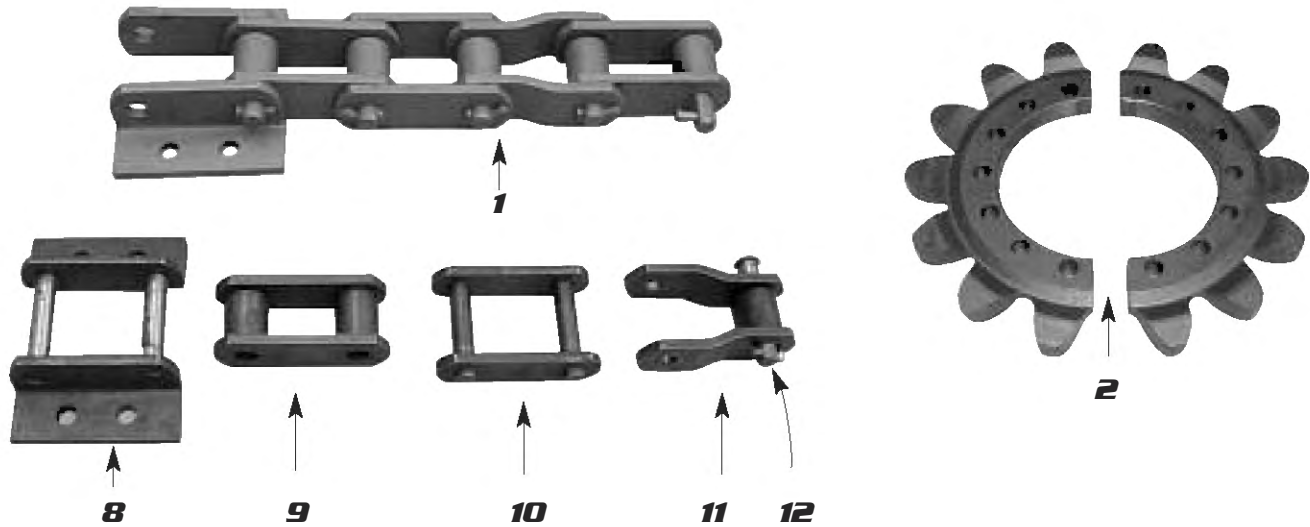

REPLACEMENT PARTS FOR IH® E-200 (LATE), E-211, 412B

Don't see the part you need? Give us a call or check out our website. Additional parts are available.

* Not Shown

REF. #	DESCRIPTION	PART #	QUANTITY REQ.	NOTES
1	Chain Strand	623453C91	2	
2	Sprocket	613379C1	2	
3 *	Flight Bolt Kit	55404	1	
4 *	Sprocket Bolt Kit	613379C1BK	1	
5 *	Cutting Edges - End Blades	626013C1		
6 *	Cutting Edges - Center	626012C1		
7 *	Cutting Edges - Router	613353C1		
Chain Components				
8	Attaching Link	615190C1	As Required	
9	Block Link	615193C1	As Required	
10	Connecting Link	625804C91	As Required	
11	Half Link	615192C1	As Required	
12	Pin Assembly w/Keeper	615191C1	As Required	
13 *	Scraper Package	E211	1	Package Components
		55404	1	Flight Bolt Kit
		623453C91	2	Chain Strand
		613379C1	2	Sprocket
		613379C1BK	1	Sprocket Bolt Kit
14 *	Scraper Package	412	1	Package Components
		55404	1	Flight Bolt Kit
		623453C91	2	Chain Strand
		613379C1	2	Sprocket
		613379C1BK	1	Sprocket Bolt Kit
15 *	Scraper Package	412B	1	Package Components
		55402	1	Flight Bolt Kit
		623453C91	2	Chain Strand
		613379C1	2	Sprocket
		613379C1BK	1	Sprocket Bolt Kit