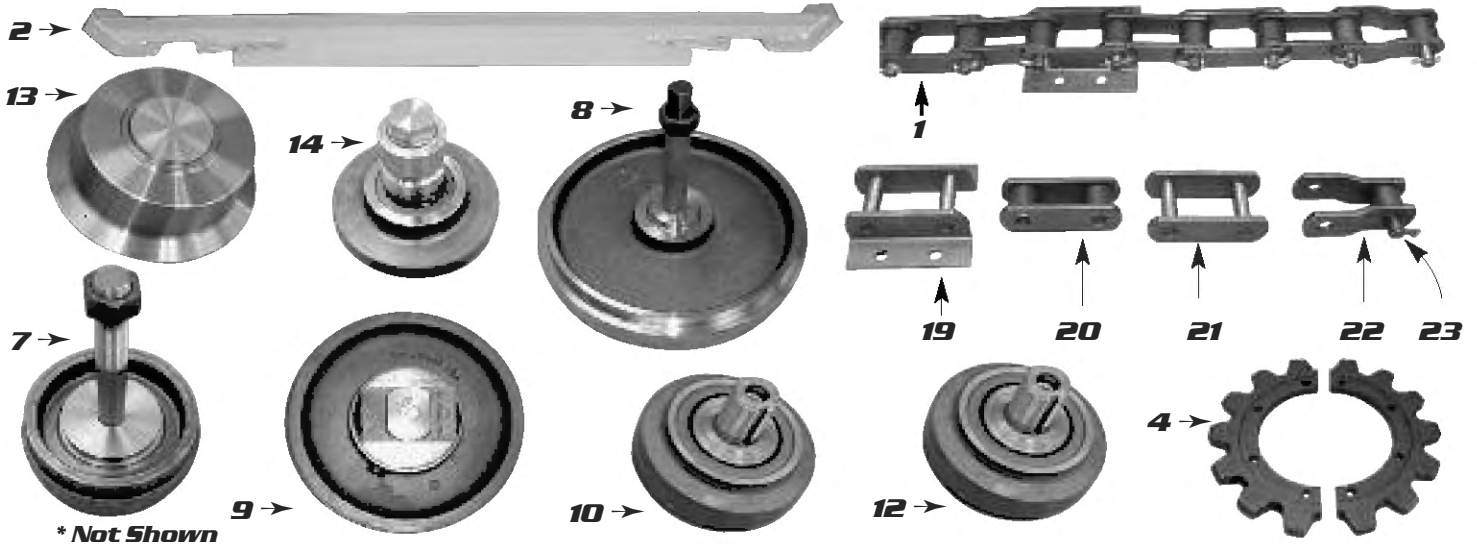

REPLACEMENT PARTS FOR CATERPILLAR® 613G

Don't see the part you need? Give us a call or check out our website. Additional parts are available.

*** Not Shown**

REF. #	DESCRIPTION	PART #	QUANTITY REQ.	NOTES
1	Chain Strand	2T0104A	2	Verify Length
2	Flight	2T0679	15	
Chain Components				
3	Attaching Link	2T1136	As Required	
4	Block Link	2T1134	As Required	
5	Connecting Link	2T1133	As Required	
6	Half Link	2T1135	As Required	
7	Pin Assembly w/Keeper	2T1138	As Required	

REPLACEMENT PARTS FOR CATERPILLAR® 615

Don't see the part you need? Give us a call or check out our website. Additional parts are available.

* Not Shown

REF. #	DESCRIPTION	PART #	QUANTITY REQ.	NOTES
1	Chain Strand	2T0072	2	
2	Flight	2T3893	18	Replaces 2T0012
3 *	Flight Bolt Kit	55435	1	
4	Sprocket	2T0249	2	
5 *	Sprocket Bolt Kit	2T0249BK	1	
6 *	Sprocket - Heavy-Duty Chain	2T2259	2	HD Chain - 3G5327
7	Top Idler Roller	2T0046	2	
8	Intermediate Idler Roller	2T0047	2	
9	Bottom Tail Roller	2T0048	2	
10	Floor Roller	6J1702	4	
11 *	Roller Kit	6J1702KIT	As Required	Includes: Jam Nut, Washer, Square Key
12	Back Ejector Roller	9J7350	1	
13	Top Ejector Roller Shell w/Bushing	5F8001	2	
14	Bottom Ejector Roller	6J9224	2	
15 *	End Blade	7T5105	2	
16 *	Chain Strand - Heavy-Duty	3G5327	2	
17 *	Right Guide	8J7210	2	
18 *	Left Guide	8J7211	2	
	Chain Components			
19	Attaching Link	2T0073	As Required	
20	Block Link	2T0075	As Required	
21	Connecting Link	2T0290	As Required	
22	Half Link	2T0076	As Required	
23	Pin Assembly w/Keeper	2T1609	As Required	
24 *	Scraper Package	615	1	Package Components
		55435	1	Flight Bolt Kit
		2T0072	2	Chain Strand
		2T0249	2	Sprocket
		2T0249BK	1	Sprocket Bolt Kit
25 *	Scraper Package	615H	1	Package Components
		55435	1	Flight Bolt Kit
		3G5327	2	Chain Strand
		2T2259	2	Sprocket
		2T0249BK	1	Sprocket Bolt Kit