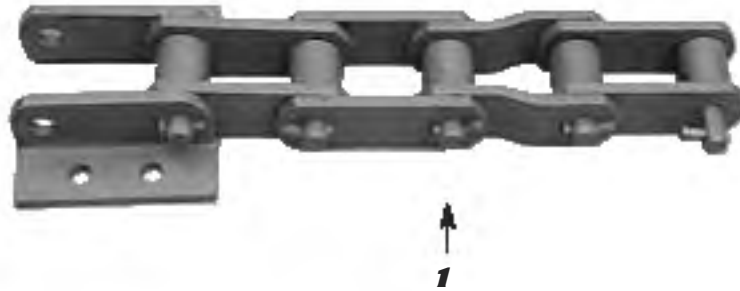

REPLACEMENT PARTS FOR IH® E270, E295, E442, E444

Don't see the part you need? Give us a call or check out our website. Additional parts are available.

* Not Shown

REF. #	DESCRIPTION	PART #	QUANTITY REQ.	NOTES
MODEL E270				
1	Chain Strand	610129C91	2	17 Flights
MODEL E295				
1 *	Chain Strand	700632C91	2	21 Flights
2 *	Sprocket	614940C1	2	
MODEL E442				
1 *	Chain Strand	640027C91	2	18 Flights
MODEL E444				
1 *	Chain Strand	641450C91	2	16 Flights
2 *	Sprocket	614940C1	2	
3 *	Cutting Edges - End Blades	626013C1		
4 *	Cutting Edges - Center	626012C1		
5 *	Cutting Edges - Router	613353C1