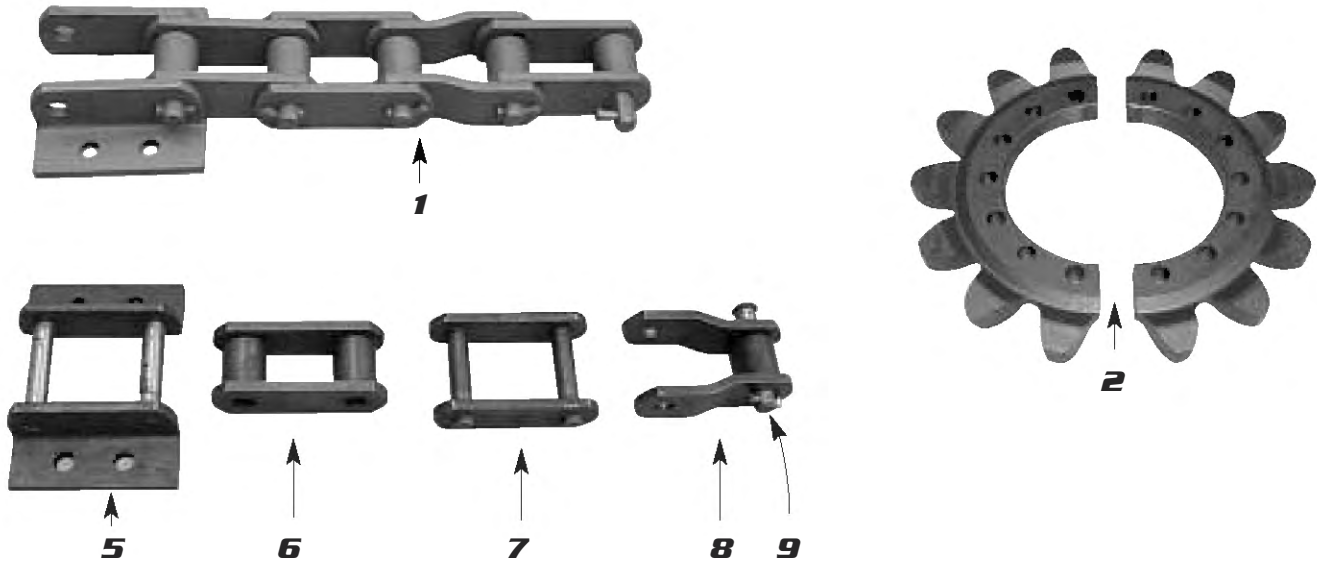

REPLACEMENT PARTS FOR IH® E-200 (EARLY)

Don't see the part you need? Give us a call or check out our website. Additional parts are available.

* Not Shown

REF. #	DESCRIPTION	PART #	QUANTITY REQ.	NOTES
1	Chain Strand	615102C91	2	
2	Sprocket	613379C1	2	
3 *	Flight Bolt Kit	55402	1	
4 *	Sprocket Bolt Kit	613379C1BK	1	
Chain Components				
5	Attaching Link	615190C1	As Required	
6	Block Link	615193C1	As Required	
7	Connecting Link	625804C91	As Required	
8	Half Link	615192C1	As Required	
9	Pin Assembly w/Keeper	615191C1	As Required	
10 *	Scraper Package	E200	1	Package Components
		55402	1	Flight Bolt Kit
		615102C91	2	Chain Strand
		613379C1	2	Sprocket
		613379C1BK	1	Sprocket Bolt Kit
11 *	Scraper Package	E200EARLY	1	Package Components
		55404	1	Flight Bolt Kit
		623453C91	2	Chain Strand
		613379C1	2	Sprocket
		613379C1BK	1	Sprocket Bolt Kit
12 *	Scraper Package	E200LATE	1	Package Components
		55404	1	Flight Bolt Kit
		623453C91	2	Chain Strand
		613379C1	2	Sprocket
		613379C1BK	1	Sprocket Bolt Kit