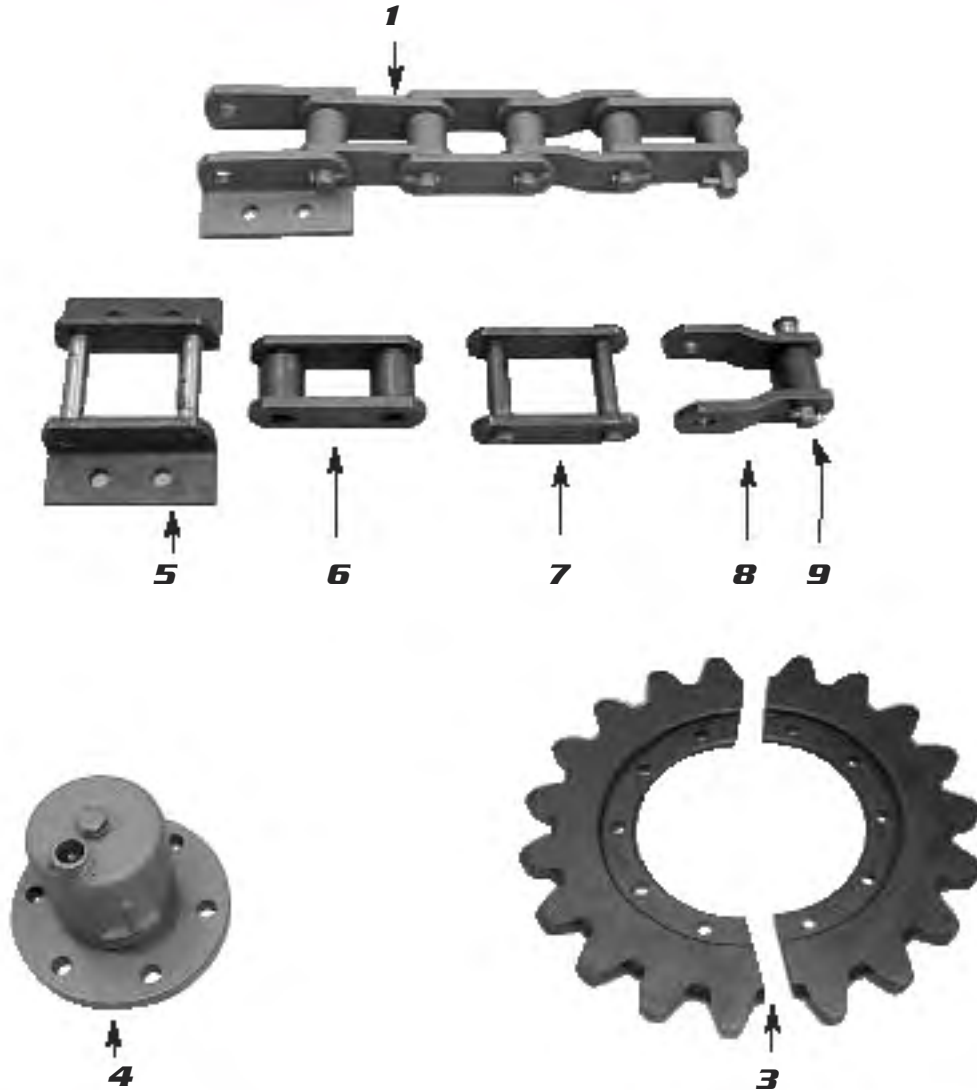

REPLACEMENT PARTS FOR WABCO® 111A

Don't see the part you need? Give us a call or check out our website. Additional parts are available.

* Not Shown

REF. #	DESCRIPTION	PART #	QUANTITY REQ.	NOTES
1	Chain Strand	VM8496H	2	
2 *	Flight Bolt Kit	55404	1	
3	Sprocket	DB1244	2	
4	Lower Stub Spindle	VM8499	4	74-411
Chain Components				
5	Attaching Link	VY0511	As Required	
6	Block Link	VN3705	As Required	
7	Connecting Link	VN3703	As Required	
8	Half Link	VN3706	As Required	
9	Pin Assembly w/Keeper	VS0501	As Required