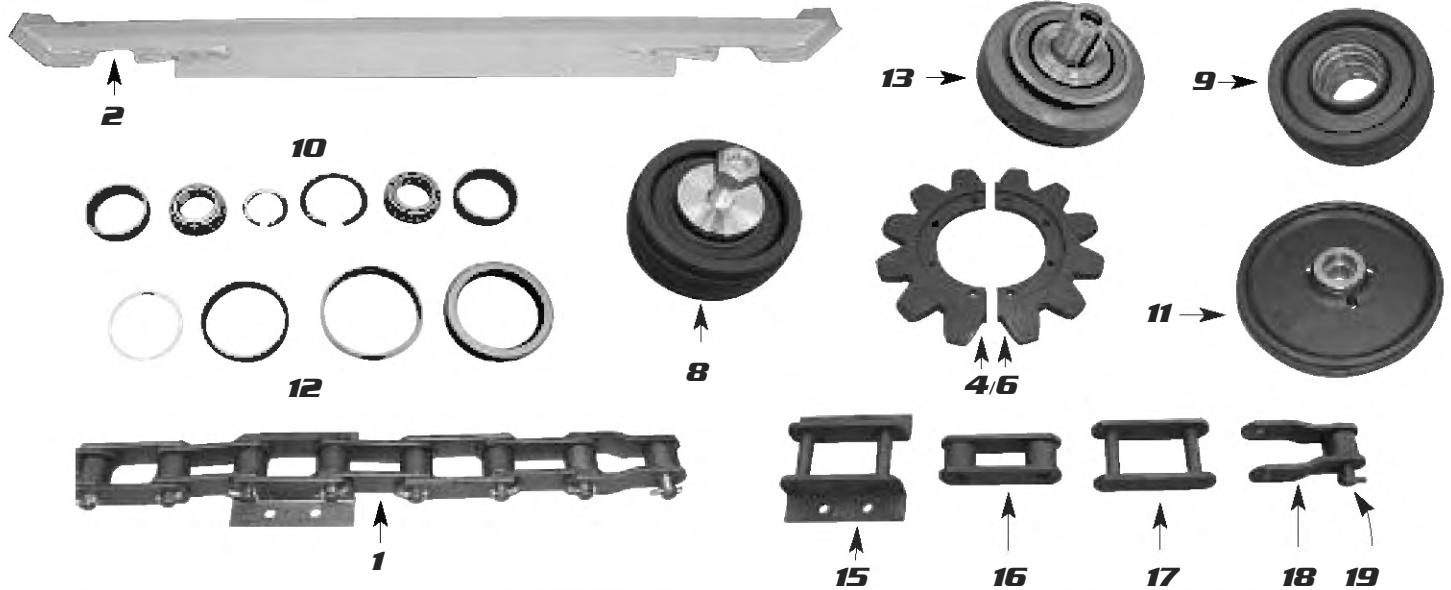

REPLACEMENT PARTS FOR CATERPILLAR® 613C, 613CII

Don't see the part you need? Give us a call or check out our website. Additional parts are available.

* Not Shown

REF. #	DESCRIPTION	PART #	QUANTITY REQ.	NOTES
1	Chain Strand	2T0104	2	
2	Flight	2T0679	15	
3 *	Flight Bolt Kit	55403	1	
4	Sprocket 1/2" Bolt Hole	2T0704	2	
5 *	Sprocket Bolt Kit	2T0704BK	1	
6	Sprocket 5/8" Bolt Hole	2T2623	2	
7 *	Sprocket Bolt Kit	2T2623BK	1	
8	Top Idler Roller	2T1112	2	Use Part# 2T3964
9	Idler Roller Shell	8J7834	2	Use Part# 2T3963
10	Idler Roller Bearing Kit	8J7834BK	2	Use Part# 2T3963BRK
11	Bottom Tail Roller with 3J9133 & 9J0112 Bushing	9J0106A	2	
12	Sleeve Kit	9J0106SK	2	O-Ring, Outside Seal & 2 Sleeves
13	Floor Roller	6J1702	4	
14 *	Roller Kit	6J1702KIT	As Required	Includes: Jam Nut, Washer, Square Key
Chain Components				
15	Attaching Link	2T1136	As Required	
16	Block Link	2T1134	As Required	
17	Connecting Link	2T1133	As Required	
18	Half Link	2T1135	As Required	
19	Pin Assembly w/Keeper	2T1138	As Required	
20 *	Scraper Package	613C12	1	Package Components
		55403	1	Flight Bolt Kit
		2T0104	2	Chain Strand
		2T0704	2	Sprocket
		2T0704BK	1	Sprocket Bolt Kit
21 *	Scraper Package	613C58	1	Package Components
		55403	1	Flight Bolt Kit
		2T0104	2	Chain Strand
		2T2623	2	Sprocket
		2T2623BK	1	Sprocket Bolt Kit