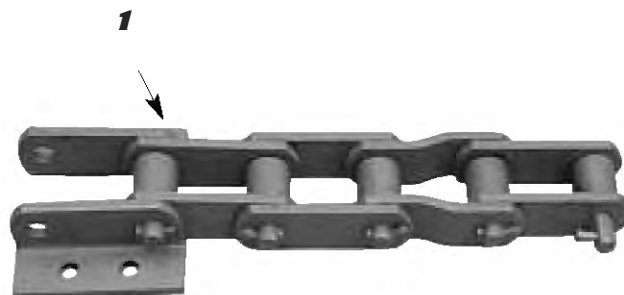

REPLACEMENT PARTS FOR HANCOCK® 4R2, 5N, 8N, HF6, 7E2, 7E4, 8E2FWD, 8E2MRS, 10E2, 11E4

Don't see the part you need? Give us a call or check out our website. Additional parts are available.

* Not Shown

REF. #	DESCRIPTION	PART #	QUANTITY REQ.	NOTES
MODEL 4R2				
1	Chain	1580771		11 Flights
2 *	Sprocket - Drive Weld On	1562383	2	
MODEL 5N & 8N				
1 *	Chain Set	1580772	1	16 Flights
MODEL HF6				
1 *	Chain Strand	1580773	2	13 Flights
2 *	Sprocket - Drive Weld On	1562383	2	
MODEL 7E2, 7E4				
1 *	Chain Set	1580772	1	16 Flights
2 *	Chain	1580728		Superseded by 1580772
3 *	Chain Strand	1580773	2	13 Flights
4 *	Sprocket - Drive Weld On	1562383	2	
MODEL 8E2FWD, 8E2MRS				
1 *	Chain Set	1580774	1	14 Flights
MODEL 10E2				
1 *	Chain Strand	1580775	2	16 Flights
2 *	Spindles – Lower Stub	1560099		
MODEL 11E4				
1 *	Chain Strand	1579766	2	15 Flights
2 *	Sprocket – Drive Weld On	1560940	2