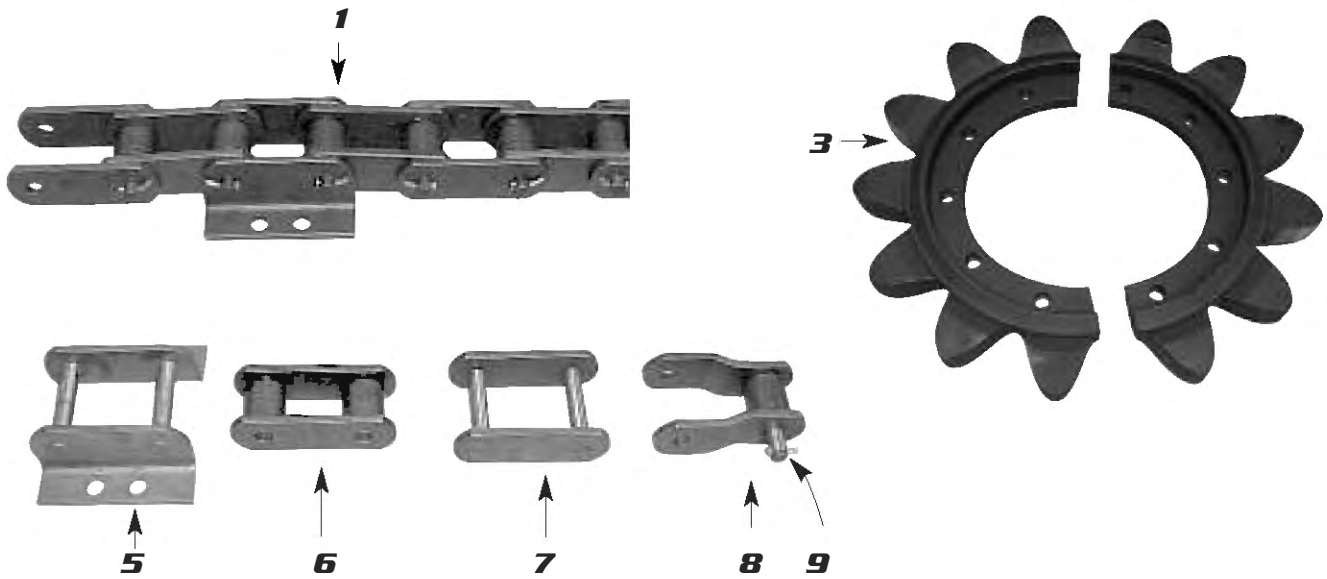

REPLACEMENT PARTS FOR WABCO® 111A

Don't see the part you need? Give us a call or check out our website. Additional parts are available.

*** Not Shown**

REF. #	DESCRIPTION	PART #	QUANTITY REQ.	NOTES
1	Chain Strand	VM8496H	2	
2 *	Flight Bolt Kit	55404	1	
3	Sprocket	DB1244	2	
4	Lower Stub Spindle	VM8499	4	74-411
Chain Components				
5	Attaching Link	VY0511	As Required	
6	Block Link	VN3705	As Required	
7	Connecting Link	VN3703	As Required	
8	Half Link	VN3706	As Required	
9	Pin Assembly w/Keeper	VS0501	As Required	

REPLACEMENT PARTS FOR WABCO® 222, 222A

Don't see the part you need? Give us a call or check out our website. Additional parts are available.

*** Not Shown**

REF. #	DESCRIPTION	PART #	QUANTITY REQ.	NOTES
MODEL 222				
1	Chain Strand	PB1770	2	
2 *	Chain Strand	VL1112	2	17 Flights
3	Sprocket	DK5127	2	
4 *	Flight Bolt Kit	55426	1	
Chain Components				
5	Attaching Link	VJ3589	As Required	
6	Block Link	PB1516	As Required	
7	Connecting Link	VJ3587	As Required	
8	Half Link	PB1602	As Required	
9	Pin Assembly w/Keeper	C2RX1A3	As Required	
MODEL 222A - SN CM9 & UP				
1	Chain Strand	PB1770	2	17 Flights
2 *	Cutting Edges - Left or Right End Blade	VM1362		
3	Sprocket - Drive	DK5127	2	
MODEL 222A - SN CM10 & UP				
1 *	Chain Strand	PB1771	2	17 Flights
2 *	Cutting Edges - Left or Right End Blade	VM1362		
3	Sprocket - Drive	DK5127	2	