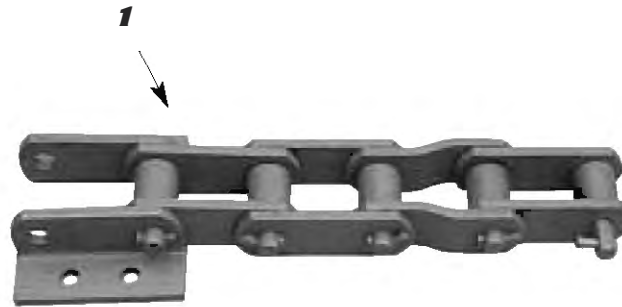

REPLACEMENT PARTS FOR HANCOCK® 12E, 14E, 218E, 222, 223, 224, 292, 294

Don't see the part you need? Give us a call or check out our website. Additional parts are available.

* Not Shown

REF. #	DESCRIPTION	PART #	QUANTITY REQ.	NOTES
MODEL 12E4, 12E2E, 12EMRS, 12E4E				
1	Chain Strand	1580776	2	17 Flights
2 *	Sprocket - Drive Weld On	1562383	2	
MODEL 12E2M, 14E2M, 14EA				
1	Chain Strand	1580776	2	17 Flights
MODEL 218E, 223, 224				
1 *	Chain Set	1574493	1	18 Flights
2 *	Sprocket - Drive	1560411	2	
MODEL 222				
1 *	Chain	1580892		17 Flights
2 *	Sprocket - Drive	1560411	2	
MODEL 292, 292B, 292C				
1 *	Chain	1579766		15 Flights
2 *	Sprocket - Drive	1560940	2	
3 *	Flight Bolt Kit	55404	1	
MODEL 292E				
1 *	Chain Strand	1580775	2	16 Flights
MODEL 294				
1 *	Chain	1571642		16 Flights