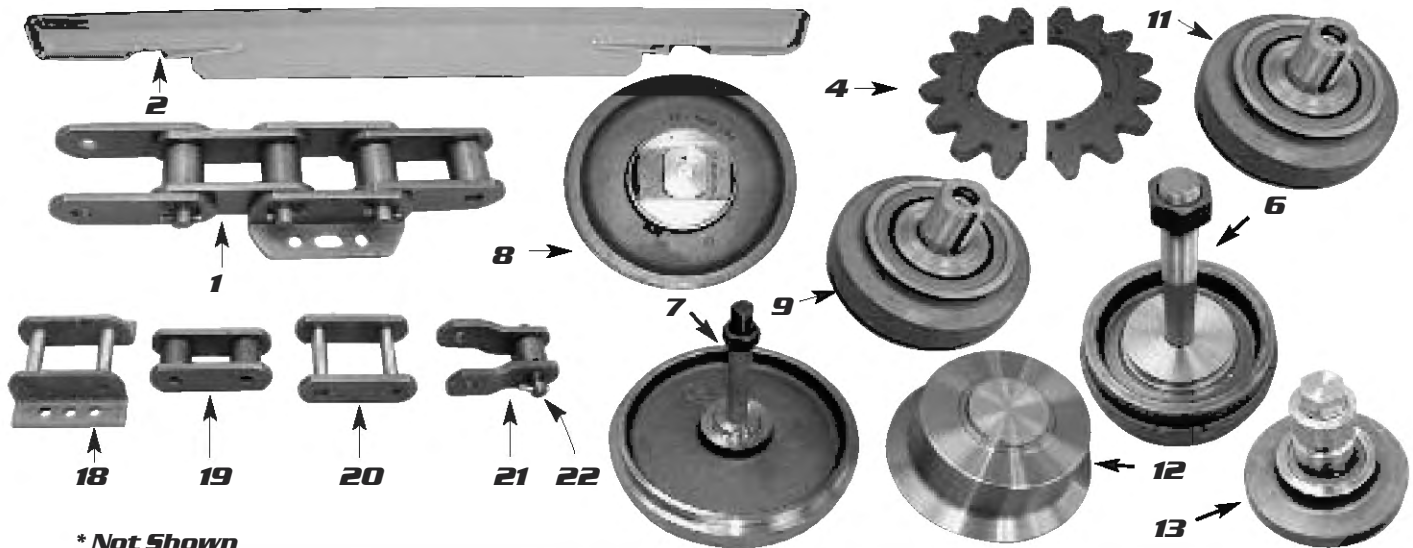

REPLACEMENT PARTS FOR CATERPILLAR® 623, 623B

Don't see the part you need? Give us a call or check out our website. Additional parts are available.

* Not Shown

REF. #	DESCRIPTION	PART #	QUANTITY REQ.	NOTES
1	Chain Strand	3G3391	2	Replaces 8J6529
2	Flight	2T3883	15	Replaces 8J7122
3 *	Flight Bolt Kit	55434	1	
4	Sprocket	8J6544	2	
5 *	Sprocket Bolt Kit	8J6544BK	1	
6	Top Idler Roller Complete	3G7490	2	Use Part# 2T0046
7	Intermediate Idler Roller	3G1086	2	
8	Bottom Tail Roller	8J6562	2	
9	Floor Roller	6J1702	8	
10 *	Roller Kit	6J1702KIT	As Required	Includes: Jam Nut, Washer, Square Key
11	Back Ejector Roller	9J7350	1	
12	Top Ejector Roller Shell w/Bushing	5F8001	2	
13	Bottom Ejector Roller	6J9224	2	
14 *	Top Idler Short Shaft	8J6551	2	Use Part# 3G0960
15 *	Right Guide	8J7210	2	
16 *	Left Guide	8J7211	2	
17 *	Floor Bracket	3G7872	4	
	Chain Components			
18	Attaching Link	8J7672	As Required	
19	Block Link	8J7674	As Required	
20	Connecting Link	8J7675	As Required	
21	Half Link	3G3393	As Required	
22	Pin Assembly w/Keeper	8J7791	As Required	
23 *	Scrapper Package	623	1	Package Components
		55434	1	Flight Bolt Kit
		3G3391	2	Chain Strand
		8J6544	2	Sprocket
		8J6544BK	1	Sprocket Bolt Kit
24 *	Scrapper Package	623B	1	Package Components
		55434	1	Flight Bolt Kit
		3G3391	2	Chain Strand
		8J6544	2	Sprocket
		8J6544BK	1	Sprocket Bolt Kit