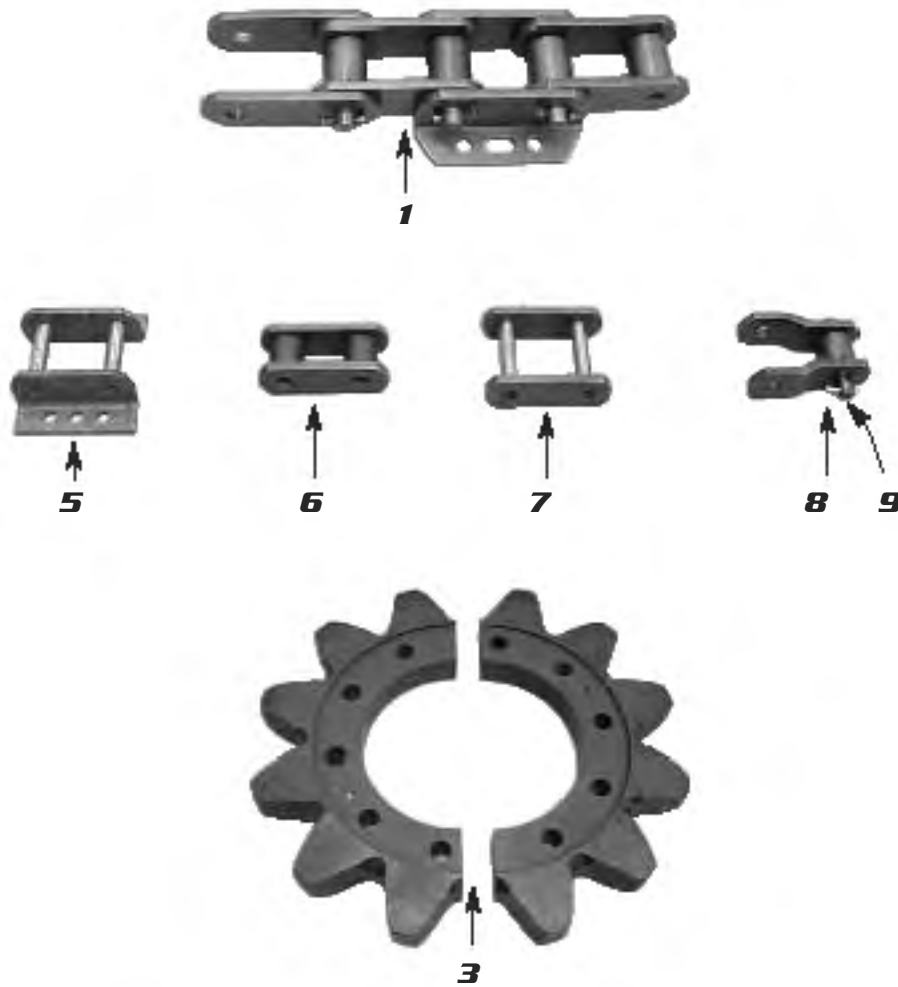

REPLACEMENT PARTS FOR CATERPILLAR® 621

Don't see the part you need? Give us a call or check out our website. Additional parts are available.

* Not Shown

REF. #	DESCRIPTION	PART #	QUANTITY REQ.	NOTES
1	Chain Strand	3G5327	2	Replaces 6J5602
2 *	Flight Bolt Kit	55435	1	
3	Sprocket	6J5070	2	
4 *	Sprocket Bolt Kit	8J6544BK	1	
Chain Components				
5	Attaching Link	8J7672	As Required	
6	Block Link	8J7674	As Required	
7	Connecting Link	8J7675	As Required	
8	Half Link	3G3393	As Required	
9	Pin Assembly w/Keeper	8J7791	As Required	
10 *	Scraper Package	621	1	Package Components
		55435	1	Flight Bolt Kit
		3G5327	2	Chain Strand
		6J5070	2	Sprocket
		8J6544BK	1	Sprocket Bolt Kit