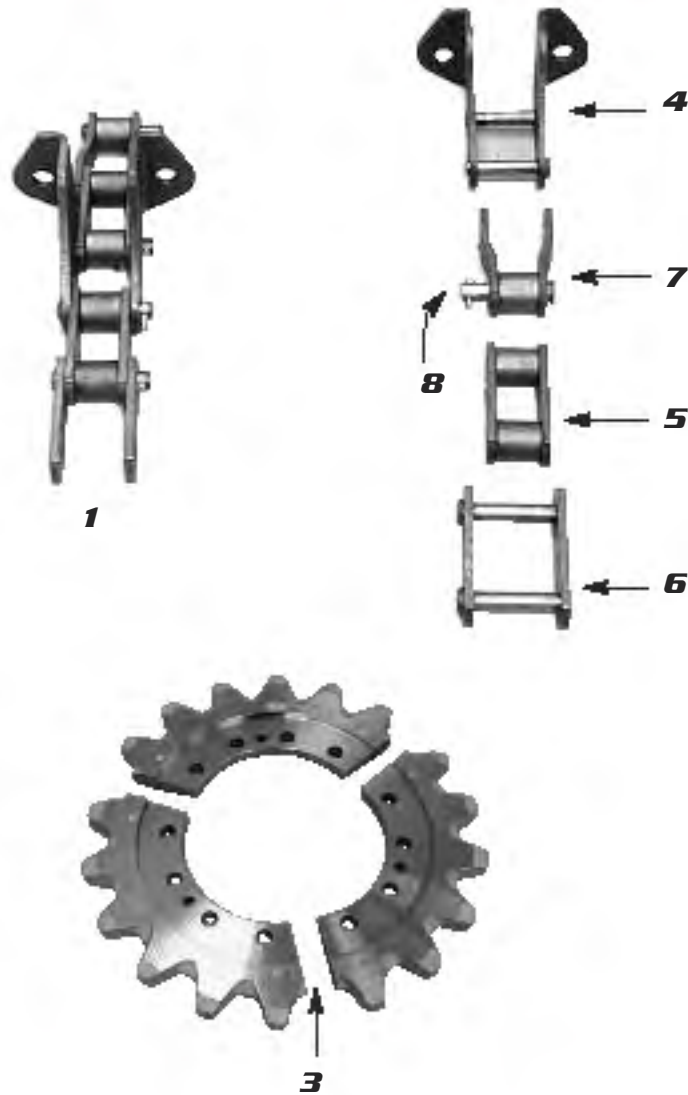

REPLACEMENT PARTS FOR FIAT ALLIS® 261, 261B, 263B

Don't see the part you need? Give us a call or check out our website. Additional parts are available.

*** Not Shown**

REF. #	DESCRIPTION	PART #	QUANTITY REQ.	NOTES
MODEL 261, 263B				
1	Chain Set	73109395	1	
2	Sprocket	70679493	2	
3 *	Flight Bolt Kit	55428	1	
Chain Components				
4	Attaching Link	73109393	As Required	
5	Block Link	73109388	As Required	
6	Connecting Link	73109389	As Required	
7	Half Link	73109394	As Required	
8	Pin Assembly w/Keeper	73105195	As Required	
MODEL 261B				
1	Chain Set	73109395	1	18 Flights
2	Sprocket - Drive	70679493	2	
MODEL 260E, 261B, & 263B				
1 *	Cutting Edges - Center Blade	70198487		

REPLACEMENT PARTS FOR WABCO® 101F

Don't see the part you need? Give us a call or check out our website. Additional parts are available.

*** Not Shown**

REF. #	DESCRIPTION	PART #	QUANTITY REQ.	NOTES
1	Chain Strand	PB0900	2	
2 *	Flight Bolt Kit	55452	1	
3	Sprocket	DB1245	2	
Chain Components				
4	Attaching Link	VY0511	As Required	
5	Block Link	VN3705	As Required	
6	Connecting Link	VN3703	As Required	
7	Half Link	VN3706	As Required	
8	Pin Assembly w/Keeper	VS0501	As Required	