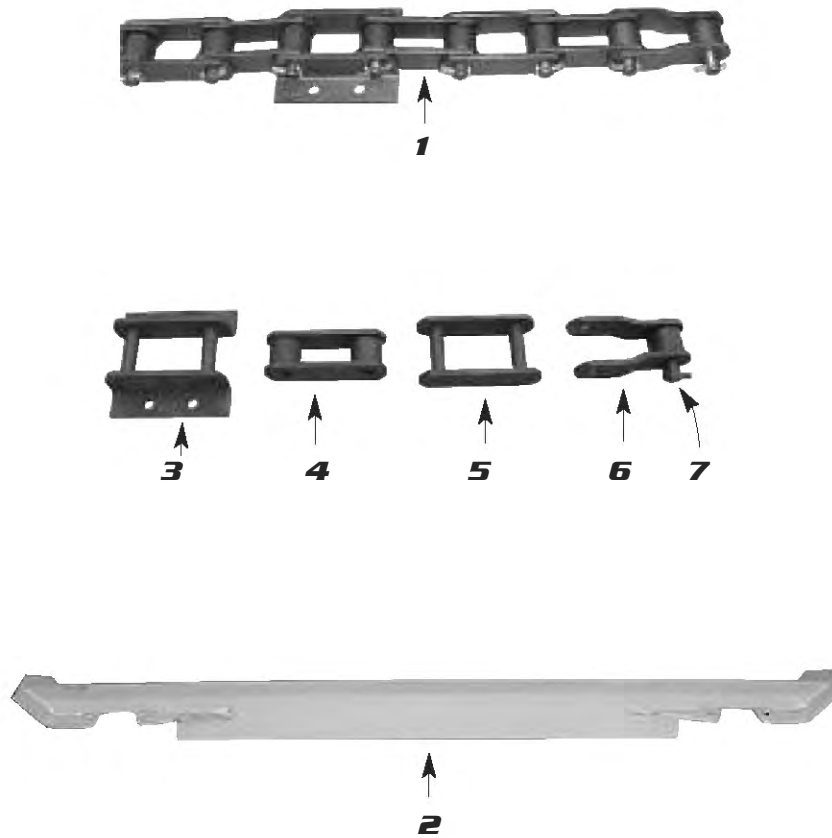

REPLACEMENT PARTS FOR CATERPILLAR® 613C, 613CII

Don't see the part you need? Give us a call or check out our website. Additional parts are available.

* Not Shown

REF. #	DESCRIPTION	PART #	QUANTITY REQ.	NOTES
1	Chain Strand	2T0104	2	
2	Flight	2T0679	15	
3 *	Flight Bolt Kit	55403	1	
4	Sprocket 1/2" Bolt Hole	2T0704	2	
5 *	Sprocket Bolt Kit	2T0704BK	1	
6	Sprocket 5/8" Bolt Hole	2T2623	2	
7 *	Sprocket Bolt Kit	2T2623BK	1	
8	Top Idler Roller	2T1112	2	Use Part# 2T3964
9	Idler Roller Shell	8J7834	2	Use Part# 2T3963
10	Idler Roller Bearing Kit	8J7834BK	2	Use Part# 2T3963BRK
11	Bottom Tail Roller with 3J9133 & 9J0112 Bushing	9J0106A	2	
12	Sleeve Kit	9J0106SK	2	O-Ring, Outside Seal & 2 Sleeves
13	Floor Roller	6J1702	4	
14 *	Roller Kit	6J1702KIT	As Required	Includes: Jam Nut, Washer, Square Key
Chain Components				
15	Attaching Link	2T1136	As Required	
16	Block Link	2T1134	As Required	
17	Connecting Link	2T1133	As Required	
18	Half Link	2T1135	As Required	
19	Pin Assembly w/Keeper	2T1138	As Required	
20 *	Scraper Package	613C12	1	Package Components
		55403	1	Flight Bolt Kit
		2T0104	2	Chain Strand
		2T0704	2	Sprocket
		2T0704BK	1	Sprocket Bolt Kit
21 *	Scraper Package	613C58	1	Package Components
		55403	1	Flight Bolt Kit
		2T0104	2	Chain Strand
		2T2623	2	Sprocket
		2T2623BK	1	Sprocket Bolt Kit

REPLACEMENT PARTS FOR CATERPILLAR® 613G

Don't see the part you need? Give us a call or check out our website. Additional parts are available.

*** Not Shown**

REF. #	DESCRIPTION	PART #	QUANTITY REQ.	NOTES
1	Chain Strand	2T0104A	2	Verify Length
2	Flight	2T0679	15	
Chain Components				
3	Attaching Link	2T1136	As Required	
4	Block Link	2T1134	As Required	
5	Connecting Link	2T1133	As Required	
6	Half Link	2T1135	As Required	
7	Pin Assembly w/Keeper	2T1138	As Required	