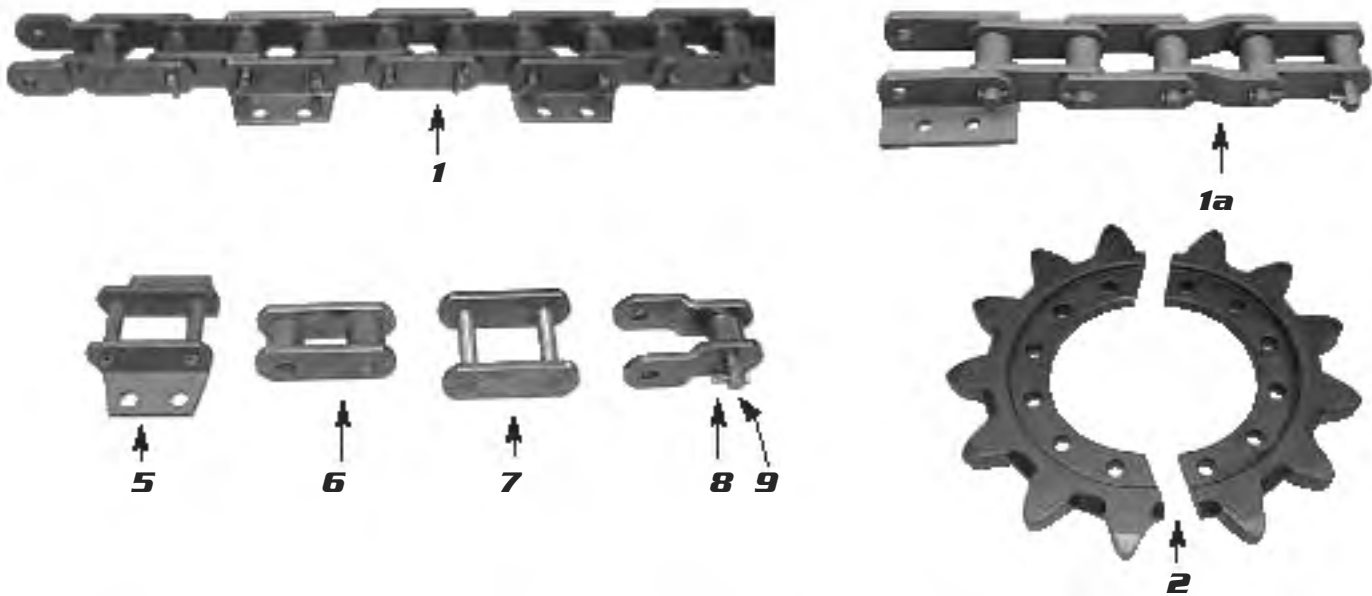

REPLACEMENT PARTS FOR FIAT ALLIS® AC160, 161, AC260, 260E, 260E-A

Don't see the part you need? Give us a call or check out our website. Additional parts are available.

* Not Shown

REF. #	DESCRIPTION	PART #	QUANTITY REQ.	NOTES
MODEL 161				
1	Chain Set	73118519	1	
2	Sprocket - Drive	70685224	2	
3 *	Flight Bolt Kit	55430	1	
4 *	Sprocket Bolt Kit	70685224BK	1	
Heavy Duty Chain Components				
5	Attaching Link	73118522	As Required	
6	Block Link	73118521	As Required	
7	Connecting Link	73118520	As Required	
8	Half Link	73118523	As Required	
9	Pin Assembly w/Keeper	73687041	As Required	
MODEL AC160				
1a	Chain Set	1580776	1	17 Flights
MODEL AC260 - 260E				
1a *	Chain Set	1574493	1	18 Flights
2 *	Sprocket - Drive	1560411	2	
MODEL 260 E-A				
1a *	Chain Set	73109395	1	18 Flights
2 *	Chain Set	73104925	1	18 Flights
3 *	Sprocket - Drive	70679493	2