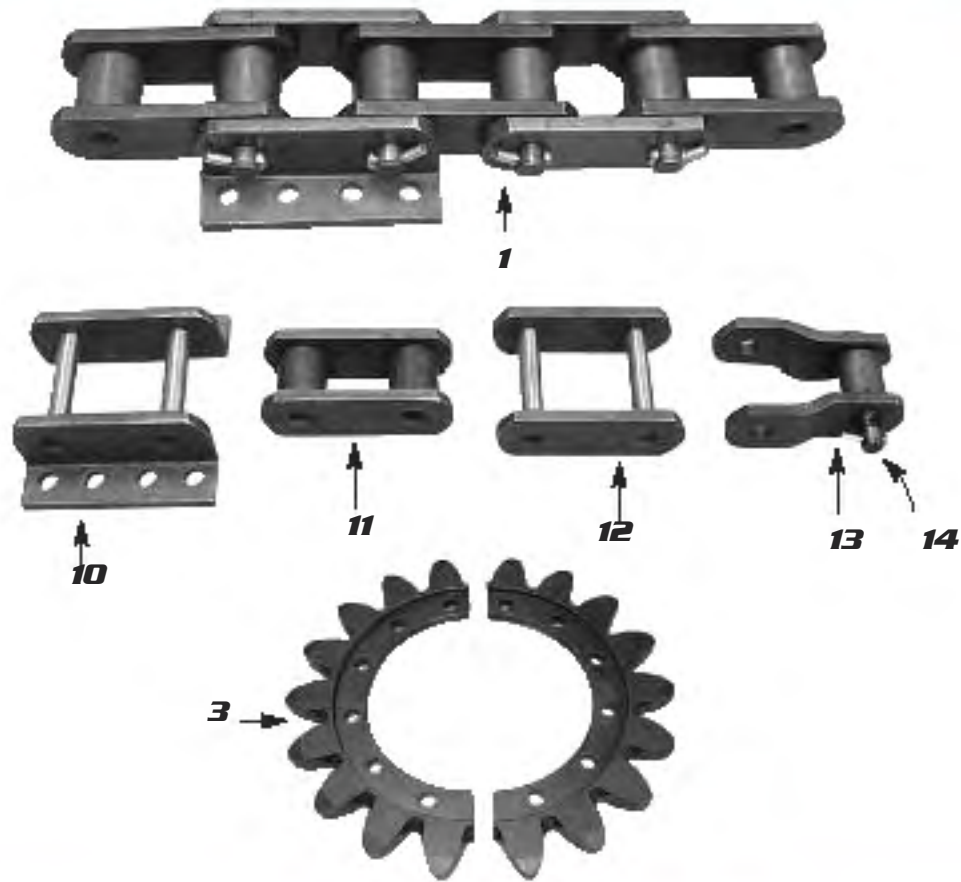

REPLACEMENT PARTS FOR CATERPILLAR® 633, 633C, 633D, 633E, 639

Don't see the part you need? Give us a call or check out our website. Additional parts are available.

* Not Shown

REF. #	DESCRIPTION	PART #	QUANTITY REQ.	NOTES
1	Chain Strand	8J3059	2	Replaces 5J9427
2 *	Chain Strand	9J9920	2	MTO Product
3	Sprocket	7J9382	2	Replaces 5J9253
4 *	Flight Bolt Kit	55633	1	
5 *	Sprocket Bolt Kit	7J9382BK	1	
6 *	Idler Roller	7J1184A	6	
7 *	Bottom Tail Roller	9J1035	2	
8 *	Flight for 633C	8J3058	13	
9 *	Chain Strand for 633E Only	2T3762	2	
Chain Components				
10	Attaching Link	94563	As Required	
11	Block Link	8J3221	As Required	
12	Connecting Link	94562	As Required	
13	Half Link	94566	As Required	
14	Pin Assembly w/Keeper	8J3217	As Required	
15 *	Scraper Package	633	1	Package Components
		55633	1	Flight Bolt Kit
		8J3059	2	Chain Strand
		7J9382	2	Sprocket
		7J9382BK	1	Sprocket Bolt Kit