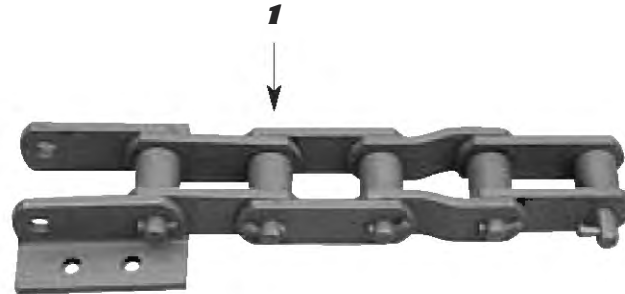

REPLACEMENT PARTS FOR WABCO® 252, 333, 333A BM11 & Up, 333F, 333FT

Don't see the part you need? Give us a call or check out our website. Additional parts are available.

* Not Shown

REF. #	DESCRIPTION	PART #	QUANTITY REQ.	NOTES
MODEL 333, 333A BM11 & UP				
1	Chain Strand	VL2582	2	19 Flights
MODEL 333F				
1 *	Chain Strand	DA3141	2	21 Flights
2 *	Chain Strand	DA4268	2	20 Flights
3 *	Chain Strand	PB1519	2	20 Flights
4 *	Chain Strand	VY5486	2	21 Flights
5 *	Chain Strand	VY5470	2	19 Flights
MODEL 333FT				
1 *	Chain Strand	DA1817	2	20 Flights
2 *	Chain Strand	DA1832	2	20 Flights
3 *	Chain Strand	DA7007	2	20 Flights
4 *	Chain Strand	PB1520	2	20 Flights
5 *	Chain Strand	VY7062	2	19 Flights
MODEL 252				
1 *	Cutting Edges - Left or Right End Blade	VM1362